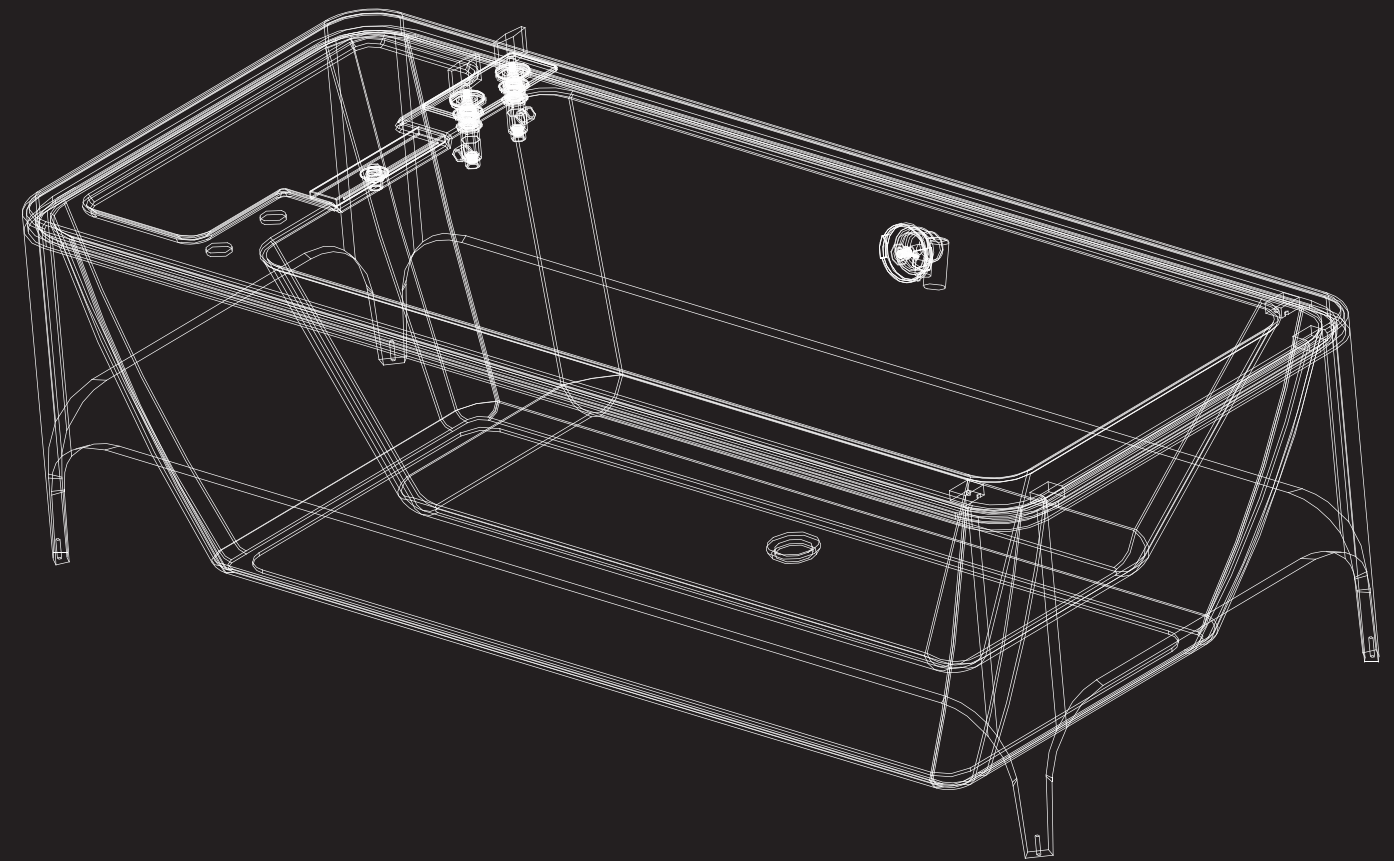

Driven by global activities for energy conservation and environmental protection, intelligent and people-centered new bathroom products will bring fashionable users a unique visual experience.

Design & innovation