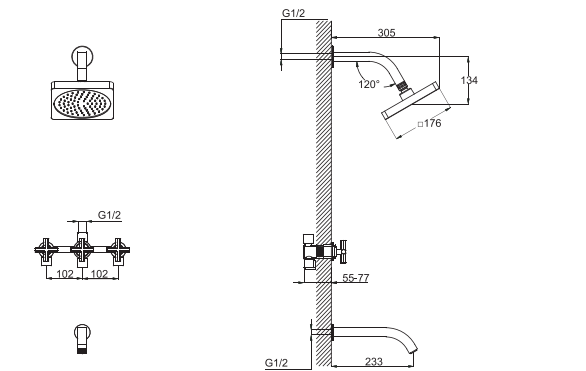

F52650C
5PCS WIDESPREAD BATH &
SHOWER FAUCET

FB82650C-F
IN-WALL BATH & SHOWER
FAUCET BODY

F61050C-01
WALL-MOUNTED SHOWER FAUCET

P7773C +FB82650C-D
+FS103C
IN WALL SHOWER FAUCET

F91050C-01
IN-WALL BATH & SHOWER
FAUCET BODY