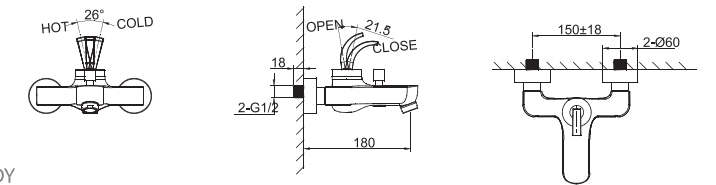

F32634C
SINGLE LEVER BIDET FAUCET

F62634C-01
WALL-MOUNTED SHOWER FAUCET BODY

F12626C
SINGLE LEVER LAVATORY FAUCET

F32626C
SINGLE LEVER BIDET FAUCET

F62626C-01
WALL-MOUNTED SHOWER FAUCET BODY

F13368C-1
SINGLE LEVER LAVATORY FAUCET