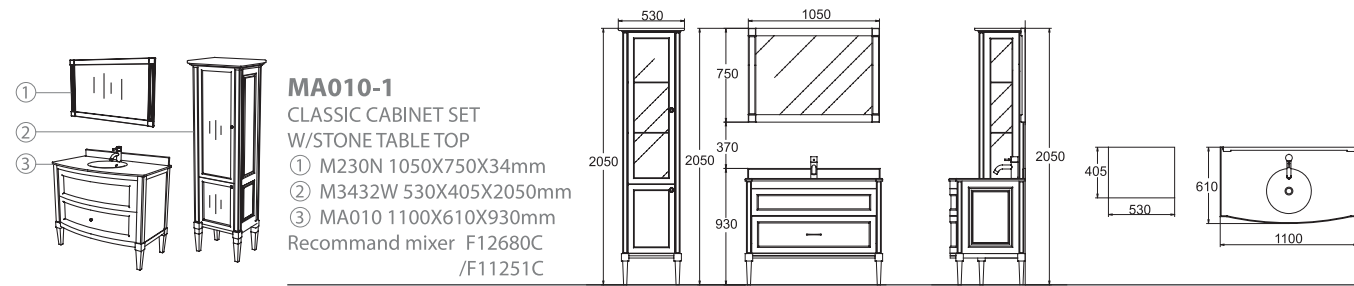

MA010-1
CLASSIC CABINET SET
W/STONE TABLE TOP
① M230N 1050X750X34mm
② M3432W 530X405X2050mm
③ MA010 1100X610X930mm
Recommnd mixer F12680C
/F11251C