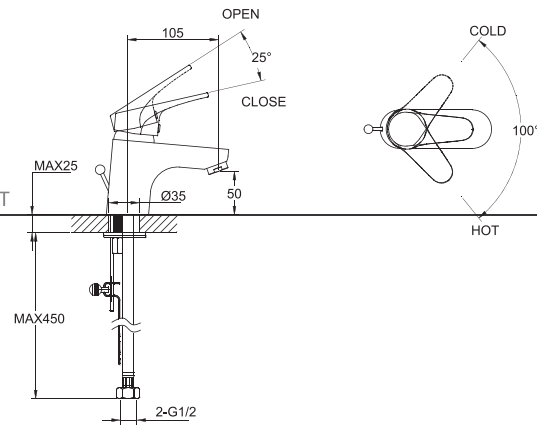

F32634C
SINGLE LEVER BIDET FAUCET

F62634C-01
WALL-MOUNTED SHOWER FAUCET BODY

F12626C
SINGLE LEVER LAVATORY FAUCET

F32626C
SINGLE LEVER BIDET FAUCET

F62626C-01
WALL-MOUNTED SHOWER FAUCET BODY

F13368C-1
SINGLE LEVER LAVATORY FAUCET