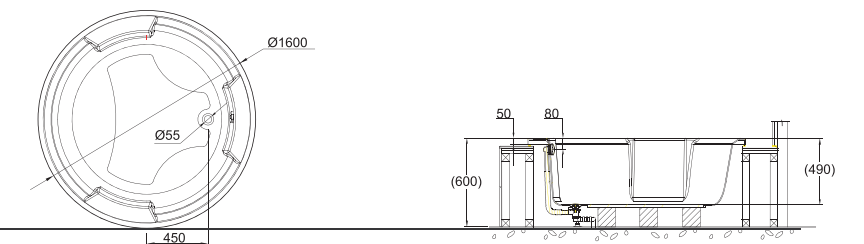

B25615W
1.6M BUILD IN BATHTUB
1600X1600X490mm