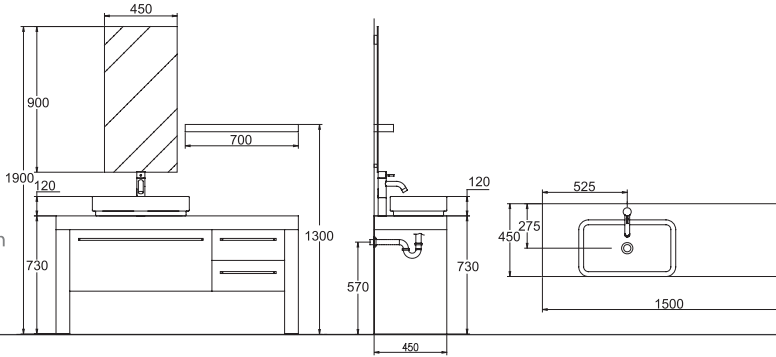

MA004
95CM WOOD COLOR CABINET
950X480X850mm
Recommand mixer F15051C
+D915C

MA005-1
150CM SINGLE DRAWER
DARK-GREY CABINET SET
① M225N 900X450X6mm
② M0430K 700X120X45mm
③ MA005 1500X450X730mm
Recommand mixer F15051C
+D915C
/F16061K-A