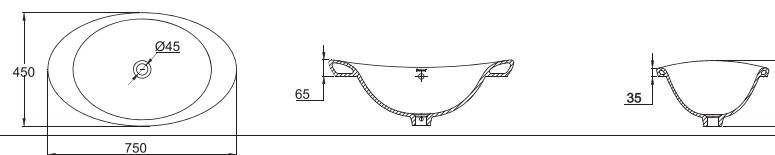

C22142W
75CM COUNTERTOP BASIN
750X450X250mm