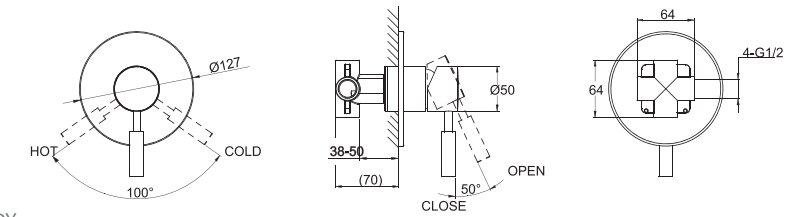

F65051C-B
FLOOR STANDING SINGLE LEVER BATH FAUCET

F75051C-A
SINGLE LEVER KITCHEN FAUCET

FB85151C
SINGLE LEVER FAUCET BODY

FB85151C-2
IN-WALL 2 WAY FAUCET BODY

FB85151C-3
IN-WALL 3 WAY FAUCET BODY

FB85251C
IN-WALL SINGLE LEVER FAUCET BODY