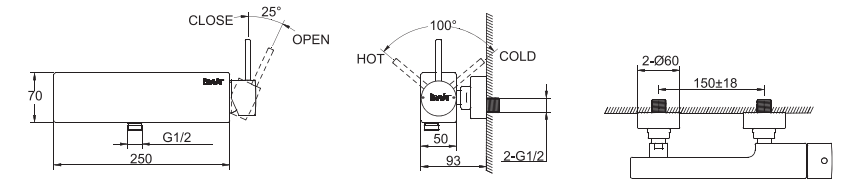

F36061C
SINGLE LEVER BIDET FAUCET

F26018C
3PCS WIDESPREAD
LAVATORY FAUCET

F56018C
5PCS BATH FAUCET

F66061C-01
WALL-MOUNTED BATH & SHOWER FAUCET BODY

F96061C-01
WALL-MOUNTED BATH & SHOWER FAUCET BODY

F66061C-C
FLOOR STANDING BATH FAUCET