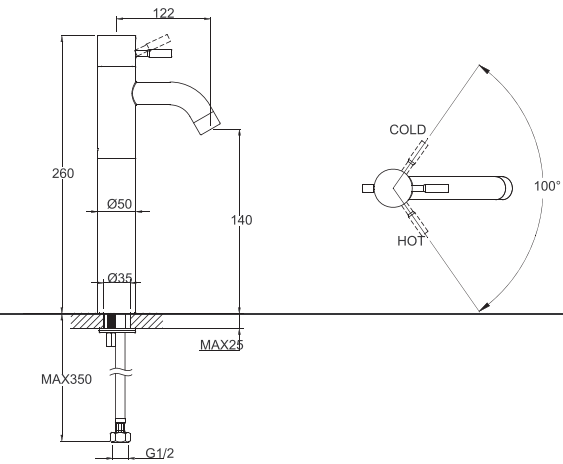

F11212C+D915C
SINGLE LEVEL LAVATORY FAUCET
(ELONGATED)