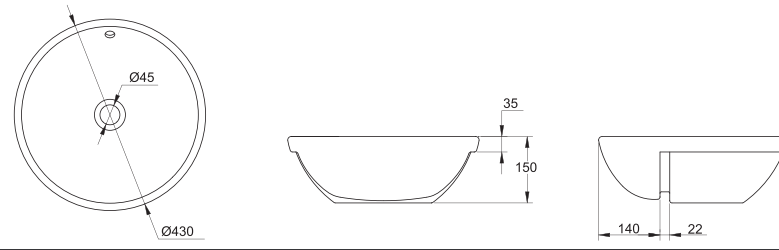

C2289W
43CM SEMI-RECESSED
ROUND BASIN
430X430X150mm