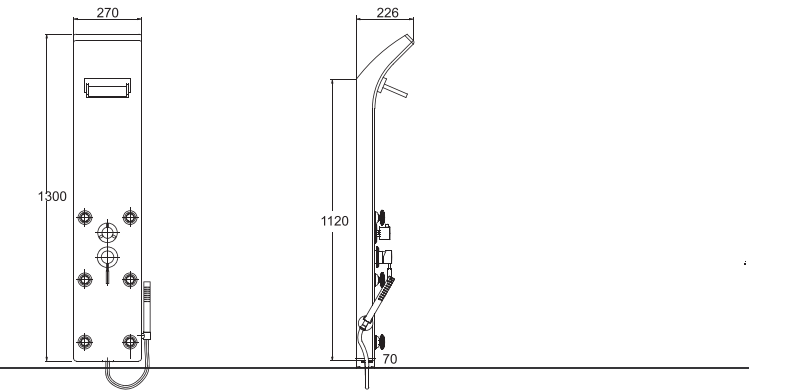

B24510W
1.5M CASTIRON BATHTUB
1528X750X360mm

B24710W
1.7M CASTIRON BATHTUB
1700X800X400mm

B24711W-1
1.7M CASTIRON BATHTUB
1670X830X580mm

B28009W
THREE FUNCTION SHOWER PANEL
1300X270X70mm

B28009W-2
THREE FUNCTION SHOWER PANEL
1300X270X70mm