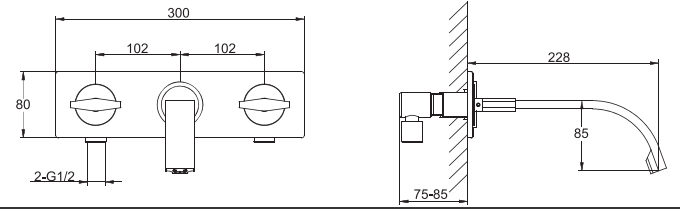

F82969C-2
IN-WALL LAVATORY/KITCHEN FAUCET

F82969C-3
IN-WALL LAVATORY/KITCHEN FAUCET

FB82969C-F
IN-WALL SHOWER FAUCET BODY

FB82969C-D
IN-WALL BATH & SHOWER FAUCET BODY

F92969C-01+D225C
WALL-MOUNTED BATH & SHOWER SET(100CM)