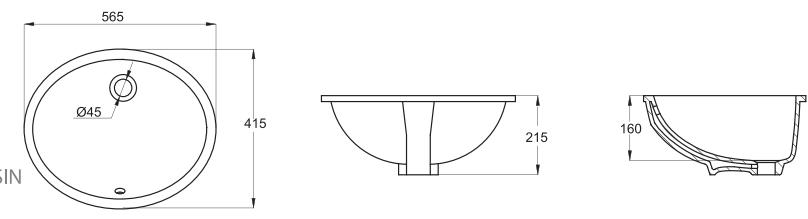

C22102XW
56CM UNDER COUNTER BASIN
565X415X215mm