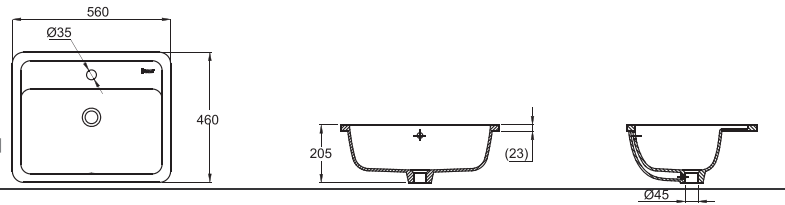

C22145W-1
56CM UNDER COUNTER BASIN
560X460X205mm