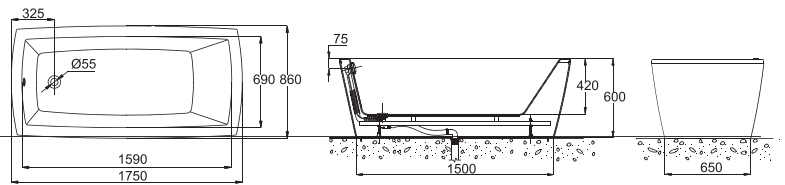

B25807W-1
1.75M FREE STANDING ACRYLIC BATHTUB
1750X860X600mm