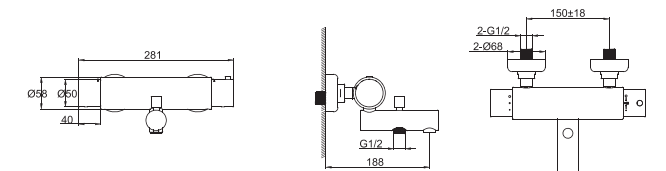

F64062C-01
THERMOSTAT WALL-MOUNTED
BATH & SHOWER FAUCET