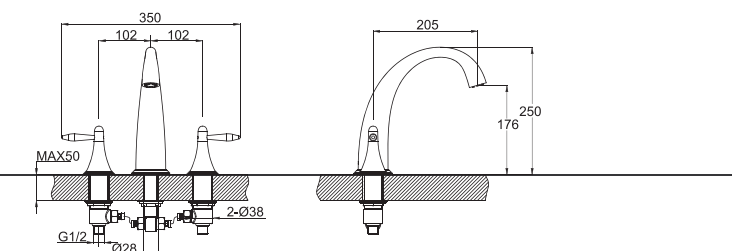

F51177C
3PCS WIDESPREAD BATH FAUCET