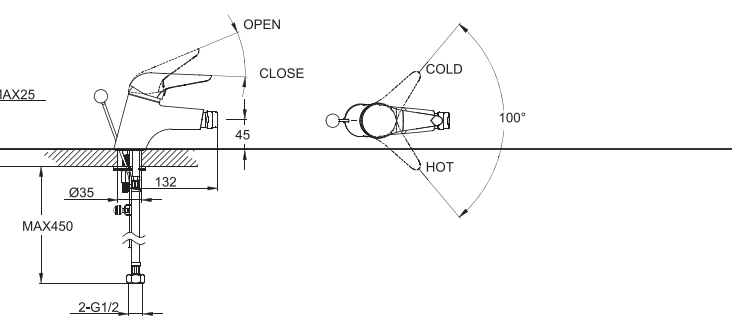

F32754C
SINGLE LEVER BIDET FAUCET