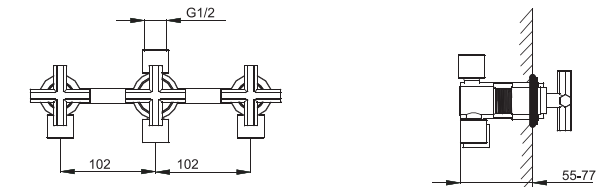

FB85212C-2+P7709C-1+FS101C
WALL-MOUNTED SINGLE LEVER BATH &
SHOWER FAUCET

F12650C
TWO HANDLE LAVATORY FAUCET

F22650C
3PCS WIDESPREAD LAVATORY FAUCET

F32650C
SINGLE BIDET FAUCET

FB82650C-D
IN-WALL BATH & SHOWER
FAUCET BODY