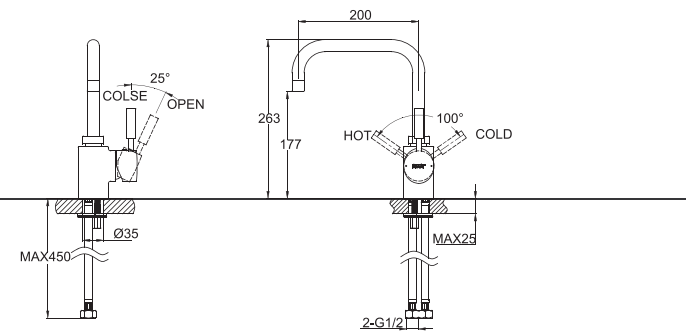

F75051C-A
SINGLE LEVER KITCHEN FAUCET