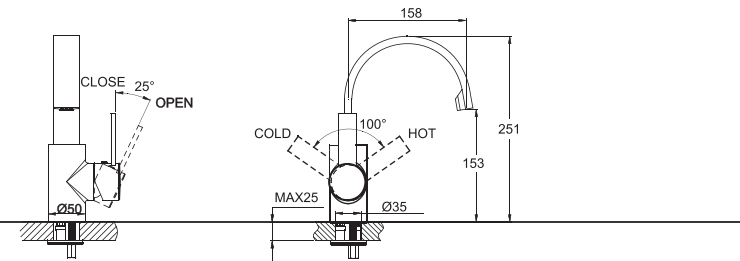

F32634C
SINGLE LEVER BIDET FAUCET

F62634C-01
WALL-MOUNTED SHOWER FAUCET BODY

F12626C
SINGLE LEVER LAVATORY FAUCET

F32626C
SINGLE LEVER BIDET FAUCET

F62626C-01
WALL-MOUNTED SHOWER FAUCET BODY

F13368C-1
SINGLE LEVER LAVATORY FAUCET