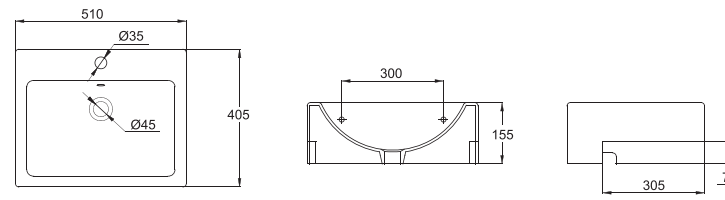

C2244W
C2244W-1 (1 HOLE)
C2244W-8 (3 HOLE)
 71CM RECTANGULAR BASIN
 710X480X140mm

C2273W-1
 82CM COUNTER TOP BASIN
 820X420X185mm

C2289W
 43CM SEMI-RECESSED
 ROUND BASIN
 430X430X150mm

C2295W
C2295W-1 (1 HOLE)
C2295W-8 (3 HOLE)
 51CM SEMI-RECESSED
 COUNTER TOP BASIN
 510X405X155mm