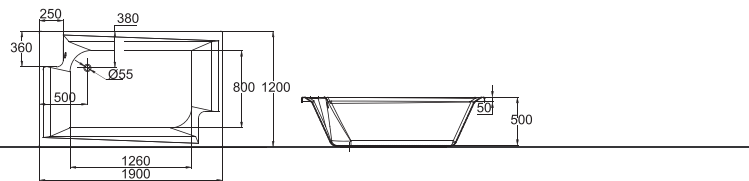

Circle

B25001W-4
2.1M OVERFLOW MASSAGE
BATHTUB
2120X1300X610mm

B25903W-4
1.9M OVERFLOW MASSAGE
BATHTUB
1900X1300X640mm

B25904W
1.9M BUILD IN BATHTUB
1900X1200X500mm

B25704W-2
1.7M BUILD IN
MASSAGE BATHTUB
1700X1050X650mm