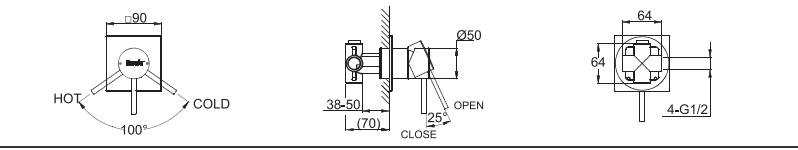

FB86061C
IN-WALL FAUCET BODY