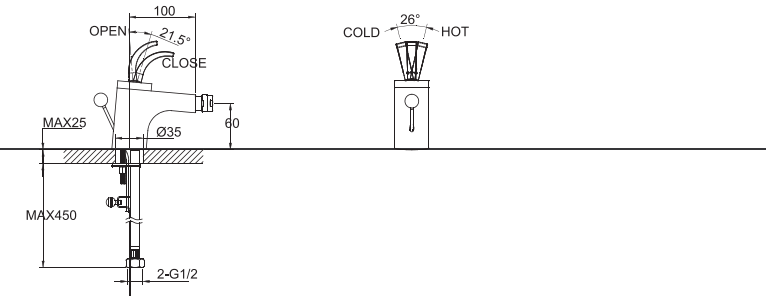

F32634C
SINGLE LEVER BIDET FAUCET

F62634C-01
WALL-MOUNTED SHOWER FAUCET BODY

F12626C
SINGLE LEVER LAVATORY FAUCET

F32626C
SINGLE LEVER BIDET FAUCET

F62626C-01
WALL-MOUNTED SHOWER FAUCET BODY

F13368C-1
SINGLE LEVER LAVATORY FAUCET