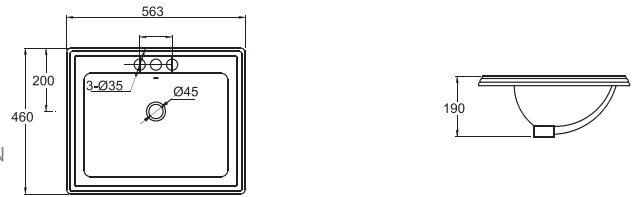

C22169W-1 (1 HOLE)
C22169W-8 (3 HOLE)
56CM COUNTERTOP BASIN
563X460X190mm

C2220W
43CM BOWL BASIN
430X430X165mm

C22135W
40CM COUNTERTOP BASIN
400X400X155mm

C22115XW
43CM COUNTERTOP BASIN
435X435X150mm

C2296W
C2296W-1 (1 HOLE)
 47CM RECTANGULAR BASIN
 470X465X155mm