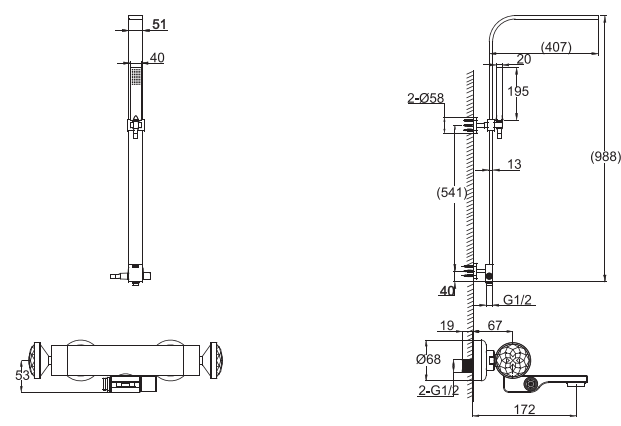

D224C+F61080C-01
WALL-MOUNTED BATH & SHOWER
MIXER
W/ EXPOSED SHOWER SET