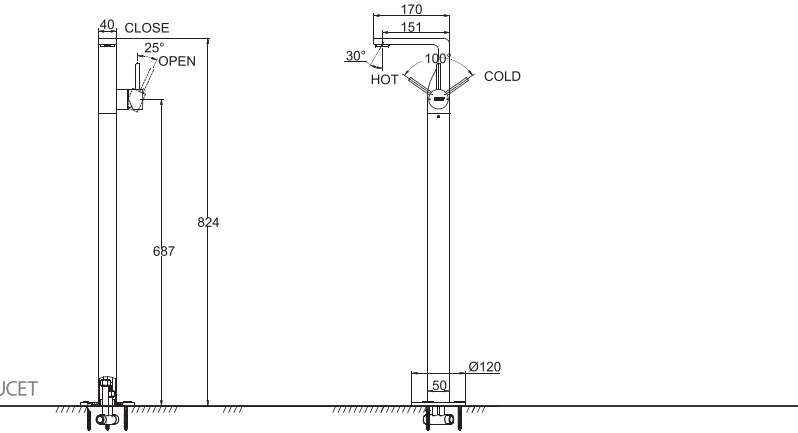

F36061C
SINGLE LEVER BIDET FAUCET

F26018C
3PCS WIDESPREAD
LAVATORY FAUCET

F56018C
5PCS BATH FAUCET

F66061C-01
WALL-MOUNTED BATH & SHOWER FAUCET BODY

F96061C-01
WALL-MOUNTED BATH & SHOWER FAUCET BODY

F66061C-C
FLOOR STANDING BATH FAUCET