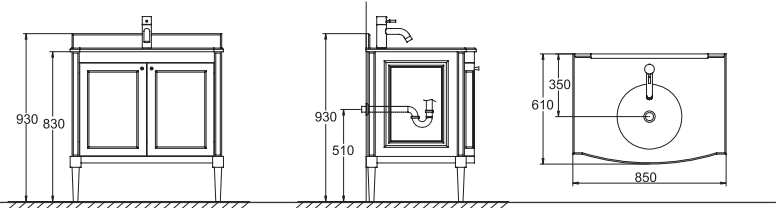

MA011
85CM CLASSIC CABINET
W/STONE TABLE TOP
850X610X930mm
Recommnd mixer F12680C
/F11251C