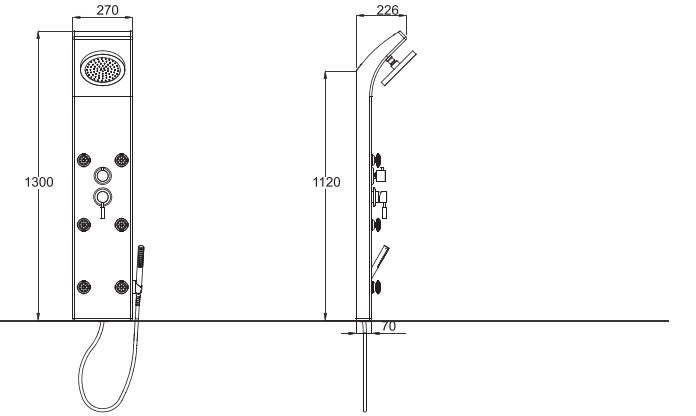

B24510W
1.5M CASTIRON BATHTUB
1528X750X360mm

B24710W
1.7M CASTIRON BATHTUB
1700X800X400mm

B24711W-1
1.7M CASTIRON BATHTUB
1670X830X580mm

B28009W
THREE FUNCTION SHOWER PANEL
1300X270X70mm

B28009W-2
THREE FUNCTION SHOWER PANEL
1300X270X70mm