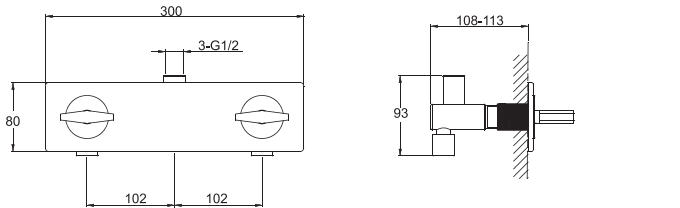

F82969C-2
IN-WALL LAVATORY/KITCHEN FAUCET

F82969C-3
IN-WALL LAVATORY/KITCHEN FAUCET

FB82969C-F
IN-WALL SHOWER FAUCET BODY

FB82969C-D
IN-WALL BATH & SHOWER FAUCET BODY

F92969C-01+D225C
WALL-MOUNTED BATH & SHOWER SET(100CM)