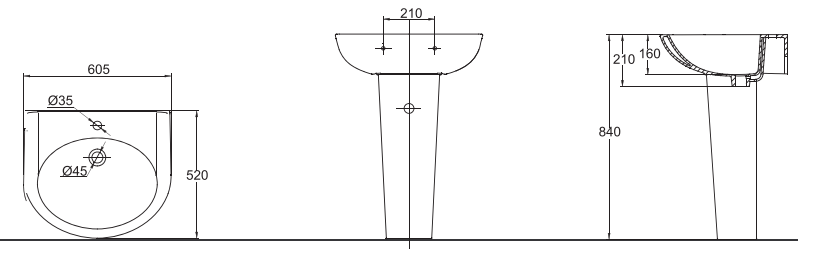

C2241W-1
60CM BASIN / PEDESTAL
605X520X840mm