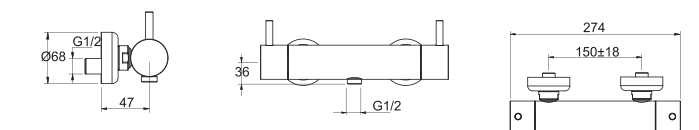

F11018C-1
TWO HANDLE LAVATORY FAUCET

F61018C-01
WALL-MOUNTED BATH &
SHOWER FAUCET BODY

F11018C-1+D915C
TWO HANDLE LAVATORY FAUCET
(ELONGATED)

F91018C-01
WALL-MOUNTED SHOWER FAUCET

F81018C
3 PCS WIDESPREAD LAVATORY / KITCHEN FAUCET