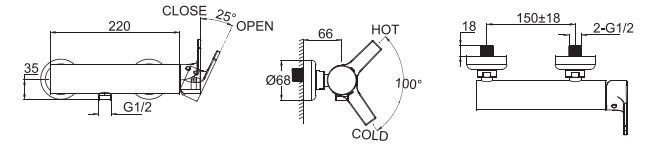

F93379C-01
WALL-MOUNTED SHOWER FAUCET BODY