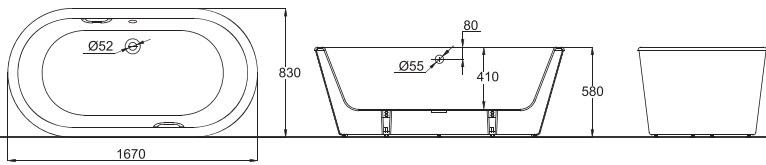

B24711W-1
1.7M CASTIRON BATHTUB
1670X830X580mm