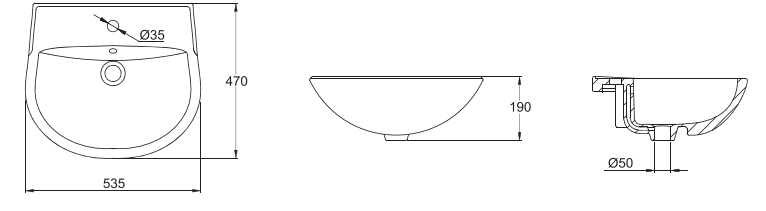

C22136W-1
53CM SEMI-RECESSED COUNTER
TOP BASIN
535X470X190mm