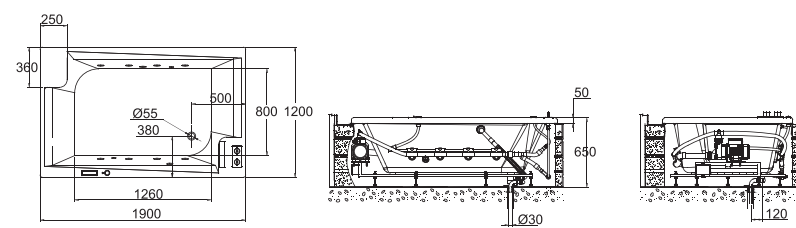

B25904W-4
1.9M BUILD IN
MASSAGE BATHTUB
1900X1200X650mm