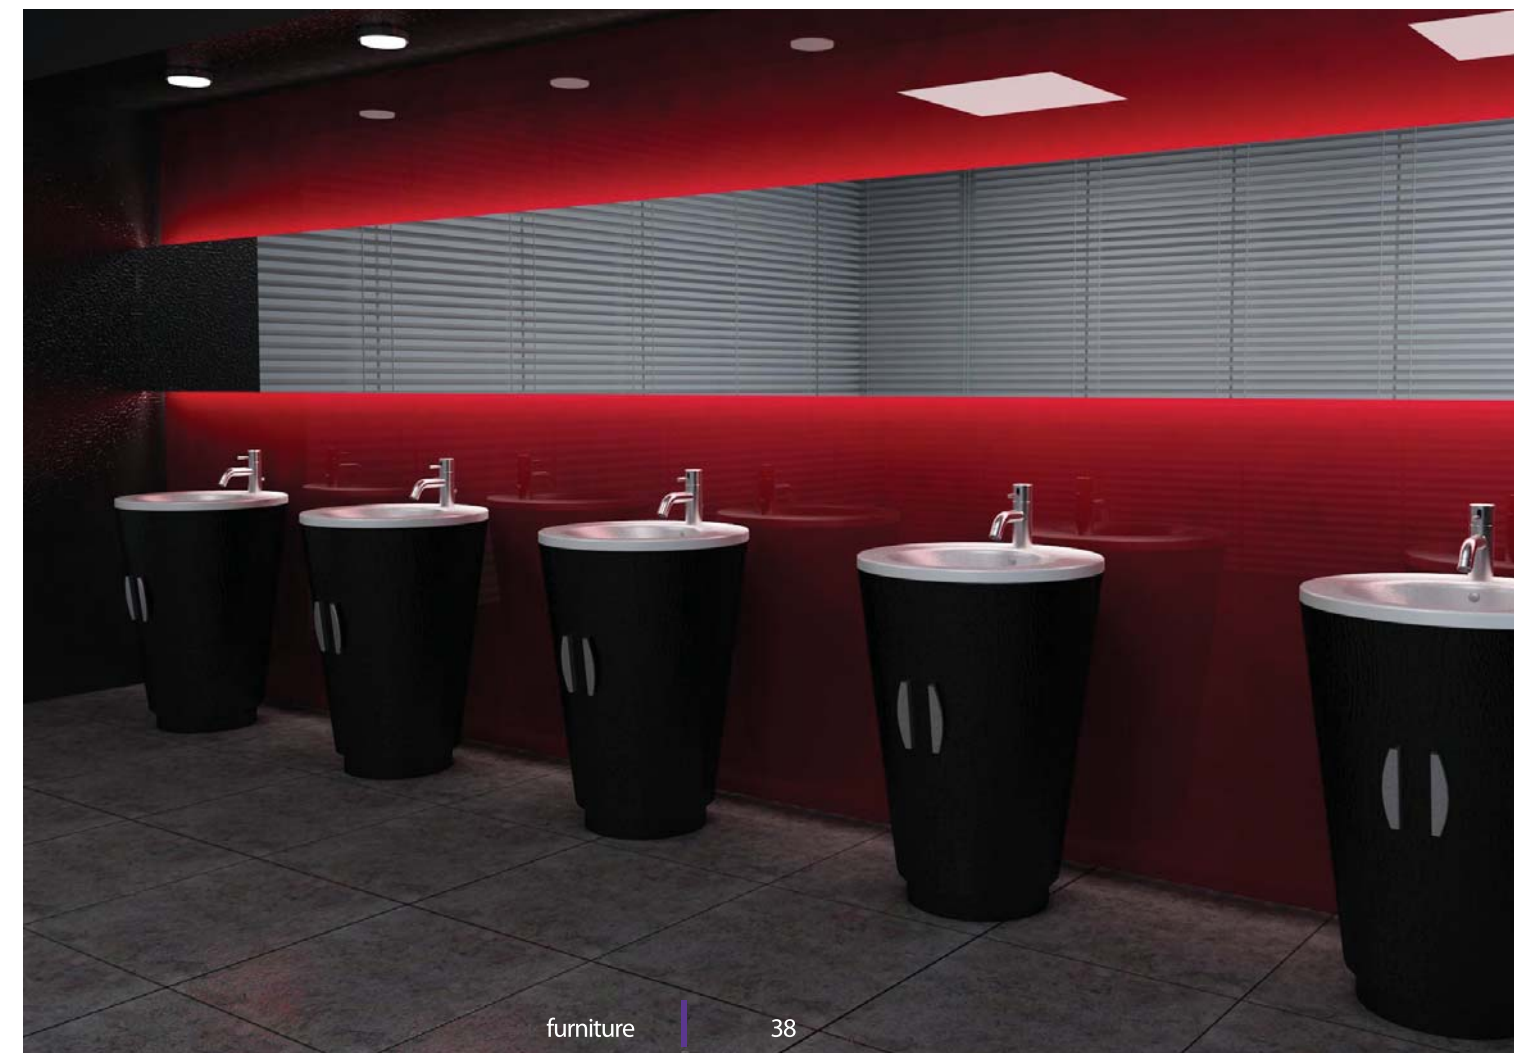

M3207PE
600×600×850mm