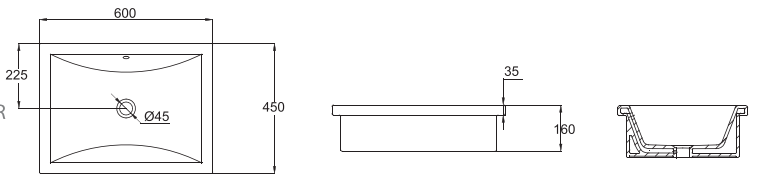

C22144W
 60CM COUNTERTOP BASIN
 600X350X120mm

C2206W-1
 60CM COUNTERTOP BASIN
 600X600X200mm

C22143W
 55CM COUNTERTOP BASIN
 550X345X150mm

C22146W
 50CM BOWL BASIN
 500X500X150mm

C2251W
 60CM RECTANGULAR COUNTER
 TOP BASIN
 600X450X160mm