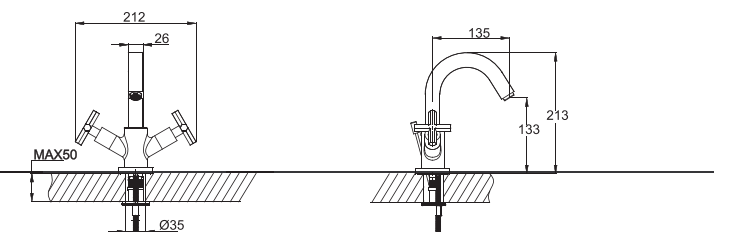

FB85212C-2+P7709C-1+FS101C
WALL-MOUNTED SINGLE LEVER BATH &
SHOWER FAUCET

F12650C
TWO HANDLE LAVATORY FAUCET