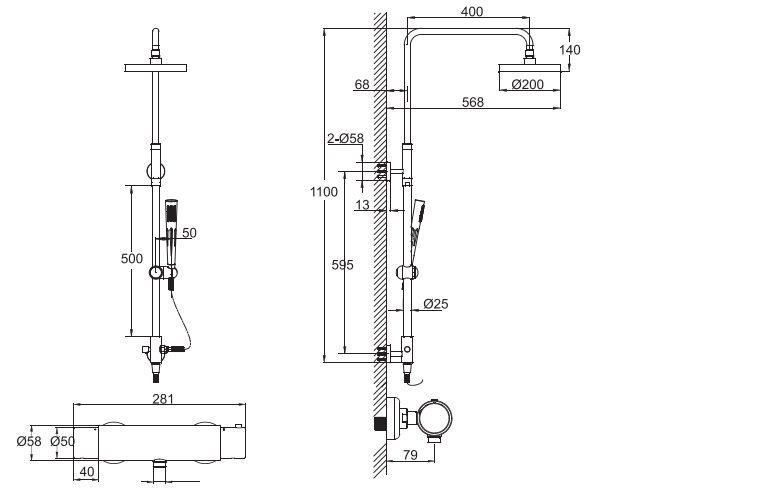

F22018C
3 PCS WIDESPREAD LAVATORY FAUCET

FB84062C
THERMOSTAT WALL-MOUNTED
FAUCET BODY

F31018C
SINGLE LEVEL BIDET FAUCET

F94062C-01+D225C
THERMOSTAT WALL-MOUNTED
SHOWER FAUCET BODY

F61018C-C
TWO HANDLE BATH & SHOWER FAUCET