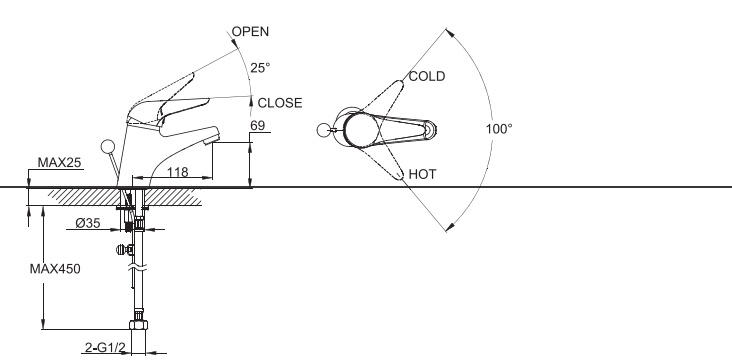

F12754C
SINGLE LEVER LAVATORY FAUCET