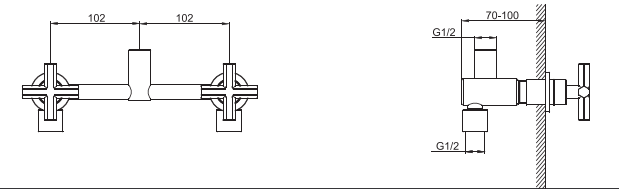

FB82650C-F
IN-WALL BATH & SHOWER
FAUCET BODY