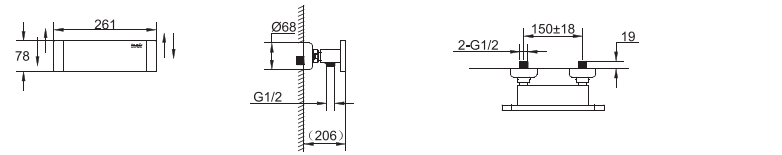

F13572C
TWO HANDLE LAVATORY FAUCET

F33572C
TWO HANDLE BIDET FAUCET

F63572C-01
WALL-MOUNTED BATH & SHOWER FAUCET BODY

F93572C-01
WALL-MOUNTED SHOWER FAUCET BODY

F93572C-01+D224C
WALL-MOUNTED BATHE MIXER W/ EXPOSED SHOWER SET