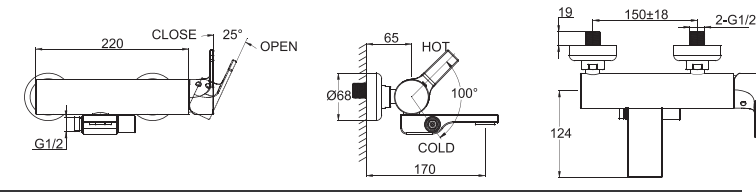

F61379C-01
WALL-MOUNTED SHOWER FAUCET