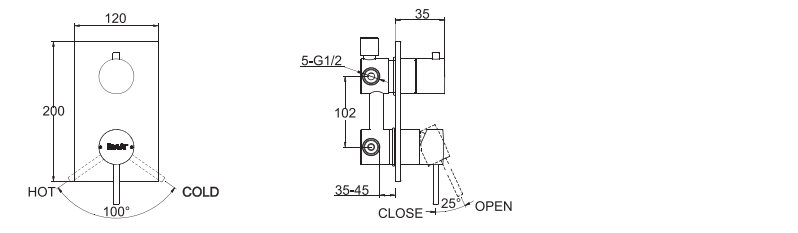

FB86061C-3
IN-WALL 3 WAY FAUCET BODY