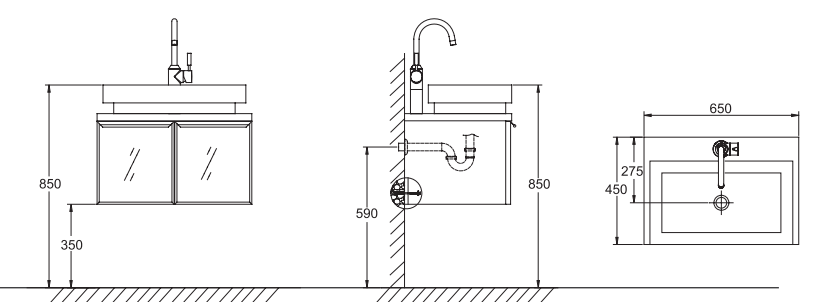

MA012
65CM WALL HUNG
WOOD COLOR CABINET
650X450X380mm
Recommnd mixer F15051C+
D915C