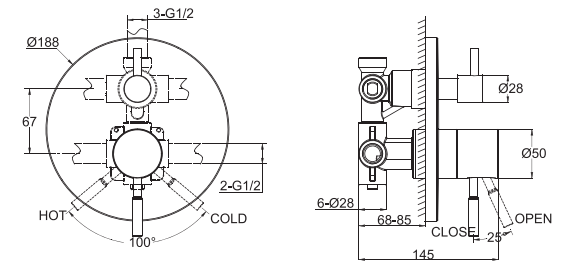

LF812C-1
IN-WALL SINGLE LEVER
FAUCET BODY

LF812C-2
IN-WALL 2 WAY
FAUCET BODY

FB85212C-2
IN-WALL 2 WAY
FAUCET BODY

FB85212C-3
IN-WALL 3 WAY FAUCET BODY

LF812C-2+P7768C
WALL-MOUNTED SINGLE LEVERBATH
& SHOWER FAUCET