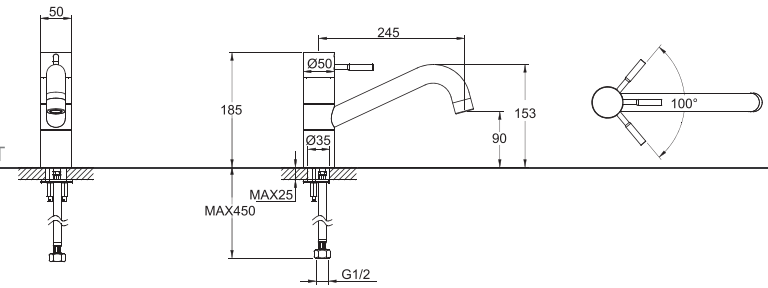

F71051C
SINGLE LEVER KITCHEN/LAVATORY FAUCET

F61051C-01
WALL-MOUNTED BATH & SHOWER FAUCET BODY

F61212C-01
WALL-MOUNTED SHOWER FAUCET

F71212C-A
SINGLE HANDLE KITCHEN FAUCET

F81212C-B
IN-WALL SINGLE LEVER
LAVATORY/KITCHEN FAUCET