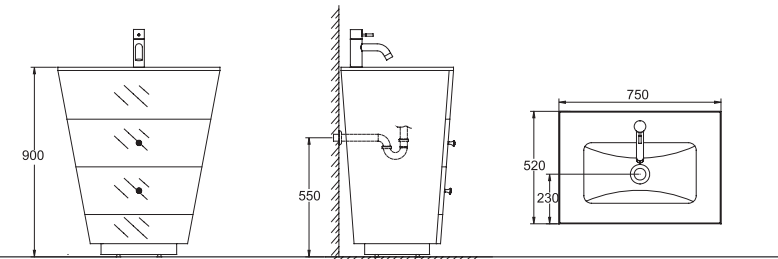

MA007
75CM GLASS CONICAL
CABINET
750X520X900mm
Recommnd mixer F12680C
/F11251C