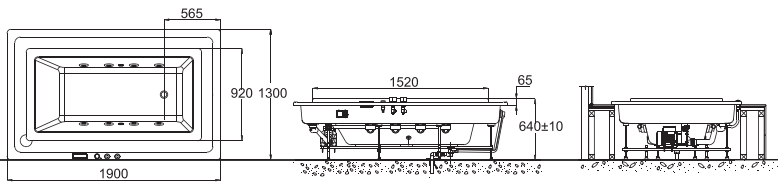

Circle

B25001W-4
2.1M OVERFLOW MASSAGE
BATHTUB
2120X1300X610mm

B25903W-4
1.9M OVERFLOW MASSAGE
BATHTUB
1900X1300X640mm

B25904W
1.9M BUILD IN BATHTUB
1900X1200X500mm

B25704W-2
1.7M BUILD IN
MASSAGE BATHTUB
1700X1050X650mm