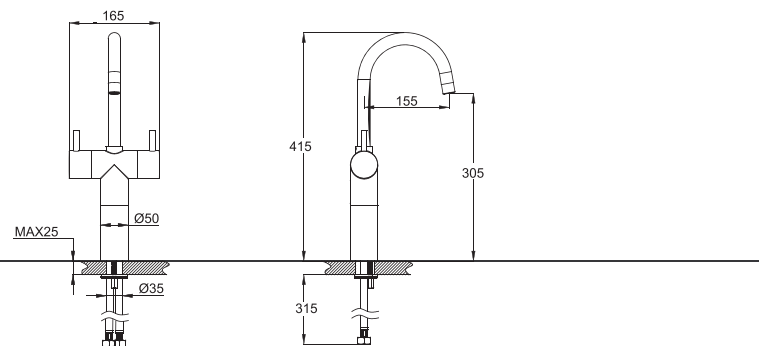

F11018C-1+D915C
TWO HANDLE LAVATORY FAUCET
(ELONGATED)