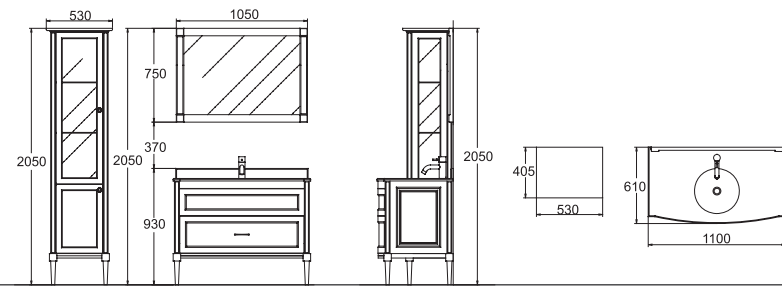

MA010-1
CLASSIC CABINET SET
W/STONE TABLE TOP
① M230N 1050X750X34mm
② M3432W 530X405X2050mm
③ MA010 1100X610X930mm
Recommnd mixer F12680C
/F11251C