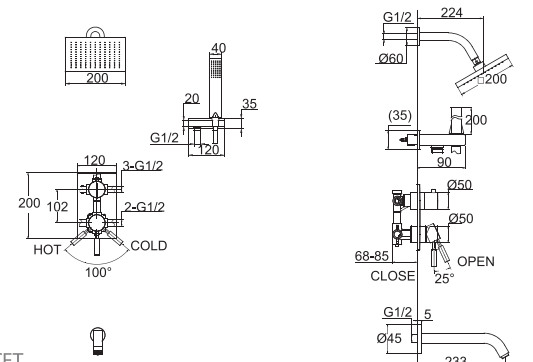

FB85251C-2
IN-WALL 2 WAY FAUCET BODY

FB85251C-3
IN-WALL 3 WAY FAUCET BODY

F91251C-01+D225C
WALL-MOUNTED BATH & SHOWER FAUCET

FB85151C-3+P7766C-1
+D220C+FS103C
WALL-MOUNTED BATHE & SHOWER FAUCET

F61051C-B
FLOOR STANDING BATH & SHOWER FAUCET