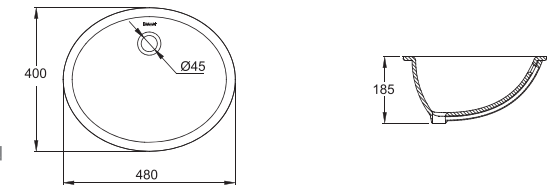

C22156W
48CM UNDER COUNTER BASIN
480X400X185mm