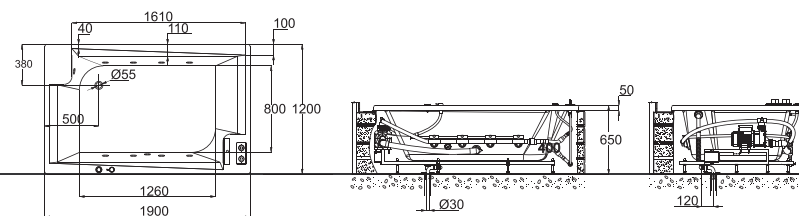

Circle

B25001W-4
2.1M OVERFLOW MASSAGE
BATHTUB
2120X1300X610mm

B25903W-4
1.9M OVERFLOW MASSAGE
BATHTUB
1900X1300X640mm

B25904W
1.9M BUILD IN BATHTUB
1900X1200X500mm

B25704W-2
1.7M BUILD IN
MASSAGE BATHTUB
1700X1050X650mm