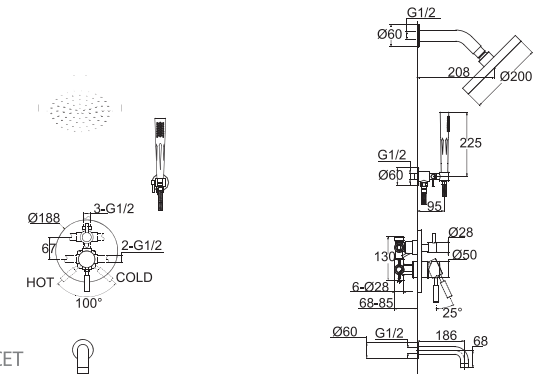

FB85151C-3+P7766C-1
+D220C+FS103C
WALL-MOUNTED BATHE & SHOWER FAUCET