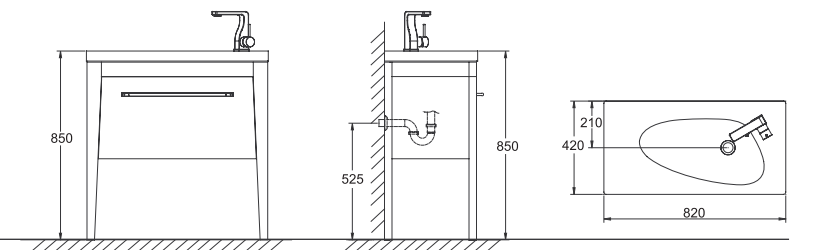

MA006
82CM WOOD COLOR CABINET
820X420X850mm
Recommnd mixer F16061C