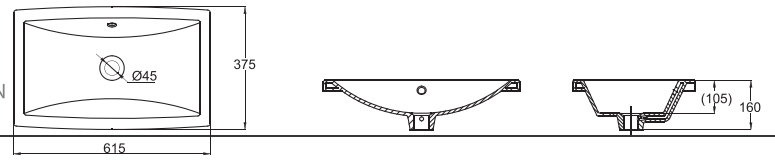

C22153W
 41CM UNDER COUNTER BASIN
 410X410X160mm

C22102XW
 56CM UNDER COUNTER BASIN
 565X415X215mm

C22131W
 54CM UNDER COUNTER BASIN
 545X385X205mm

C2284W
62CM UNDER COUNTER BASIN
615X375X160mm

C22161W-1
63CM BASIN / PEDESTAL
630X500X850mm