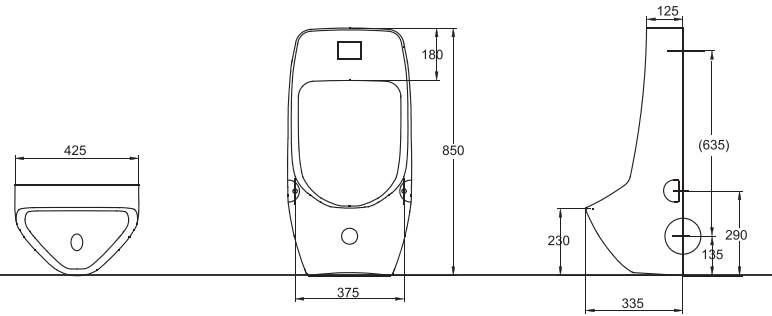

C2522W-B
URINAL
NOTE: CONCEALED SENSOR
OUTLET CONNECT
335X425X850mm