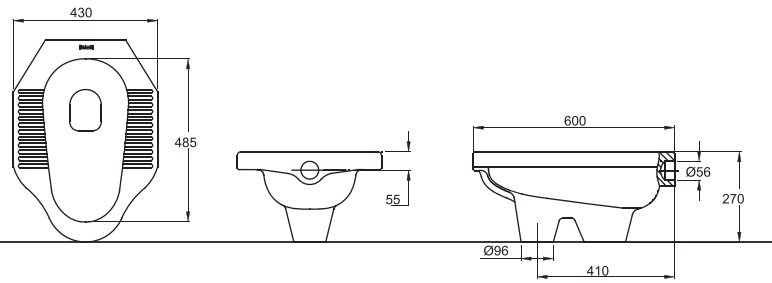

C2301W
SQUATTING PAN
NOTE: DEODORIZATION
SYSTEM, DISTANCE FROM
OUTLET TO INLET 400MM
600X430X270mm