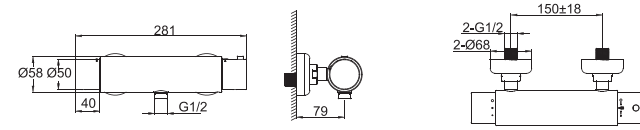

F22018C
3 PCS WIDESPREAD LAVATORY FAUCET