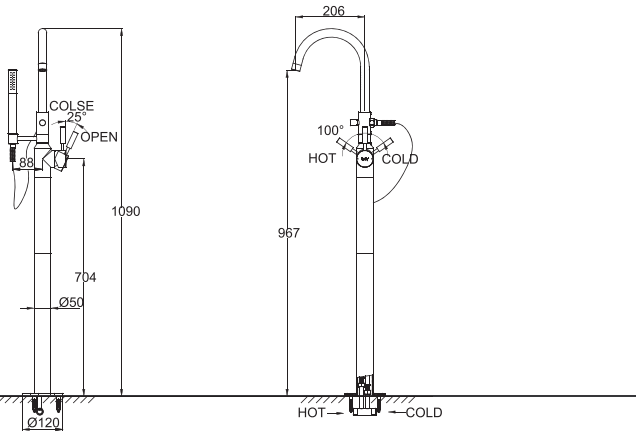

F65051C-B
FLOOR STANDING SINGLE LEVER BATH FAUCET