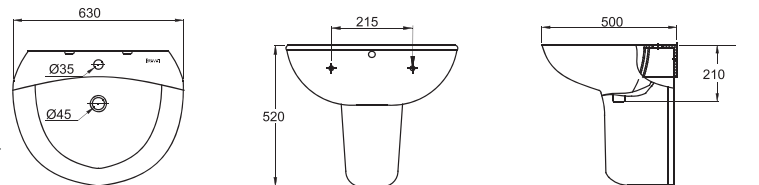

C22160W-1
63CM BASIN / SEMI- PEDESTAL
630X500X520mm