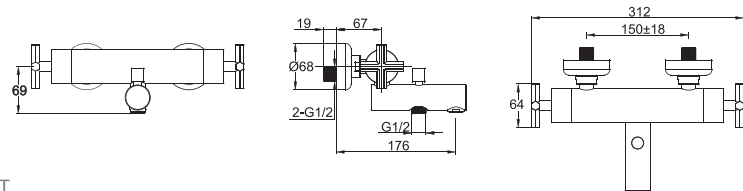

F61050C-01
WALL-MOUNTED SHOWER FAUCET