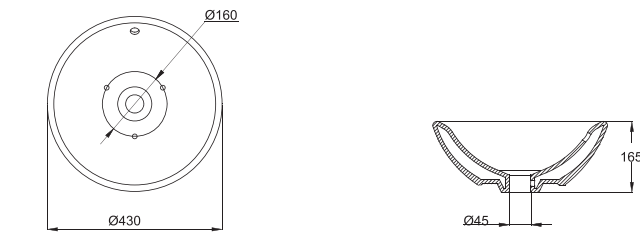

C22169W-1 (1 HOLE)
C22169W-8 (3 HOLE)
56CM COUNTERTOP BASIN
563X460X190mm

C2220W
43CM BOWL BASIN
430X430X165mm

C22135W
40CM COUNTERTOP BASIN
400X400X155mm

C22115XW
43CM COUNTERTOP BASIN
435X435X150mm

C2296W
C2296W-1 (1 HOLE)
 47CM RECTANGULAR BASIN
 470X465X155mm