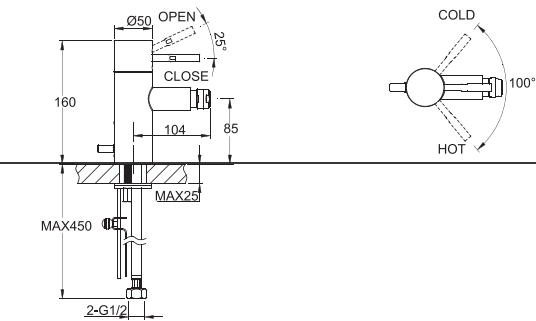

FB85251C-3+P7768C
+D216C + FS101C
WALL-MOUNTED BATHE & SHOWER FAUCET

F11212C
SINGLE LEVEL LAVATORY FAUCET

F11212C+D915C
SINGLE LEVEL LAVATORY FAUCET
(ELONGATED)

F11051C
SINGLE LEVER LAVATORY FAUCET

F31212C
SINGLE LEVEL BIDET FAUCET