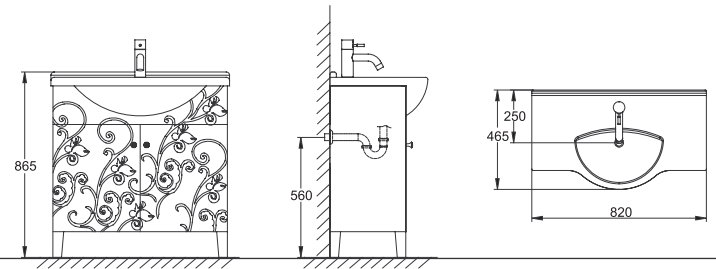

MA016
ENGRAVED WALL HUNG
CABINET SET
① M231N 1200X430X50mm
② M3562W 1200X560X495mm
Recommnd mixer F12680C
/F11251C

MA015
ENGRAVED CABINET
820X465X865mm
Recommnd mixer F12680C
/F11251C
M231Y