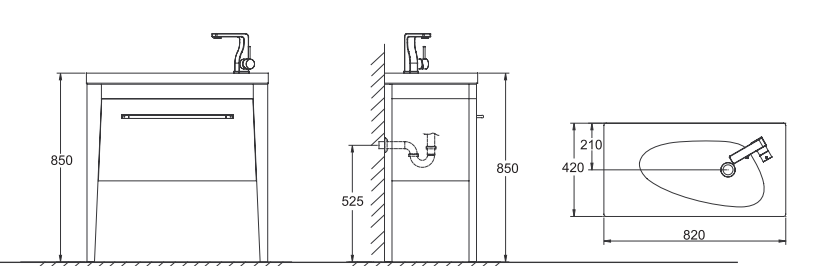

MA006A
82CM WOOD COLOR CABINET
820X420X850mm
Recommnd mixer F16061K