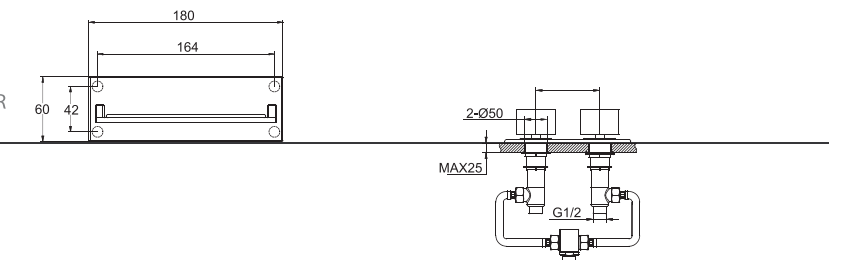

F22969C-2
3PCS WIDESPREAD LAVATORY FAUCET

F22969C-3
3PCS WIDESPREAD LAVATORY FAUCET

F52969C-3
5 PCS WIDESPREAD BATH & SHOWER FAUCET

FB62969C-1+FS105C
4PCS WIDESPREAD BATH & SHOWER FAUCET

FB62969C+FS105C
2PCS WIDESPREAD BATH MIXER W/WATER FALL SPOUT