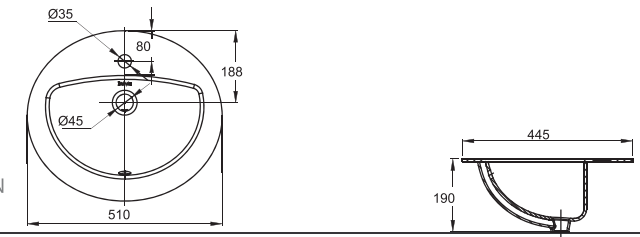

C22169W-1 (1 HOLE)
C22169W-8 (3 HOLE)
56CM COUNTERTOP BASIN
563X460X190mm

C2220W
43CM BOWL BASIN
430X430X165mm

C22135W
40CM COUNTERTOP BASIN
400X400X155mm

C22115XW
43CM COUNTERTOP BASIN
435X435X150mm

C2296W
C2296W-1 (1 HOLE)
 47CM RECTANGULAR BASIN
 470X465X155mm