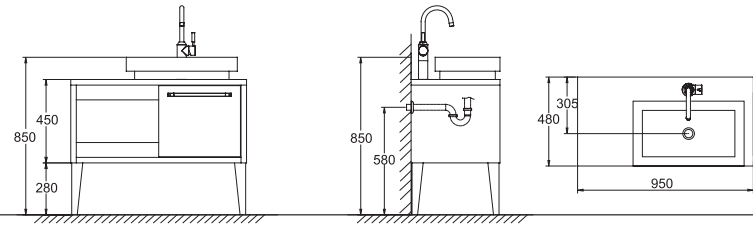

MA006
82CM WOOD COLOR CABINET
820X420X850mm
Recommnd mixer F16061C

MA006A
82CM WOOD COLOR CABINET
820X420X850mm
Recommnd mixer F16061K

MA004
95CM WOOD COLOR CABINET
950X480X850mm
Recommand mixer F15051C
+D915C