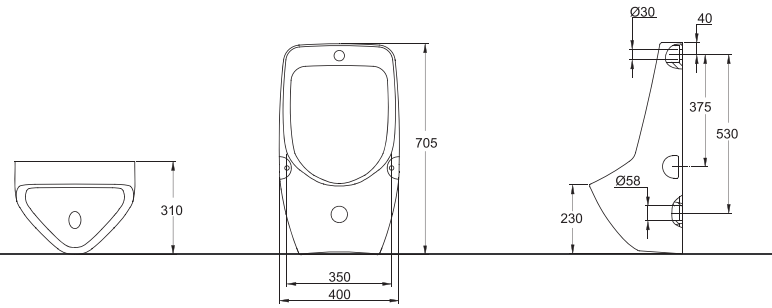

C2504W-B3
URINAL
NOTE: OUTLET CONNECT
310X400X705mm