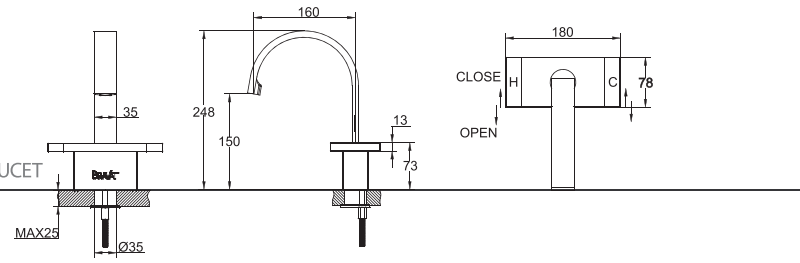

F13572C
TWO HANDLE LAVATORY FAUCET