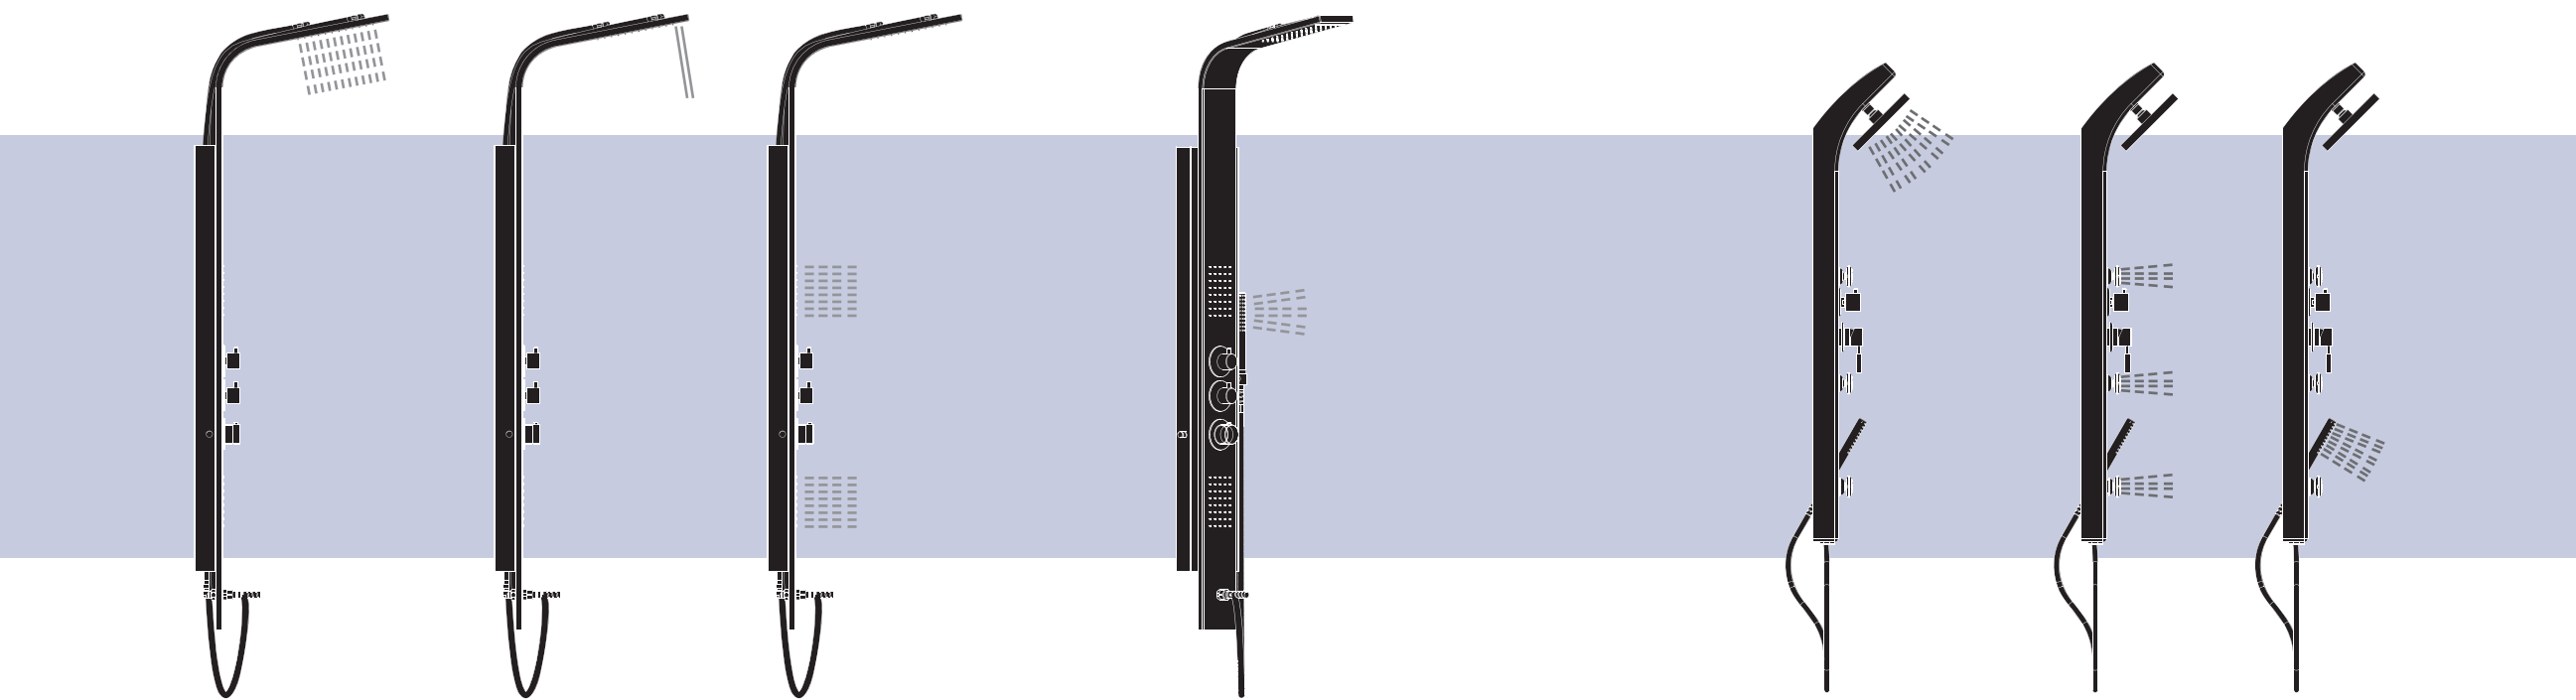

B28009W
1300×270×70mm