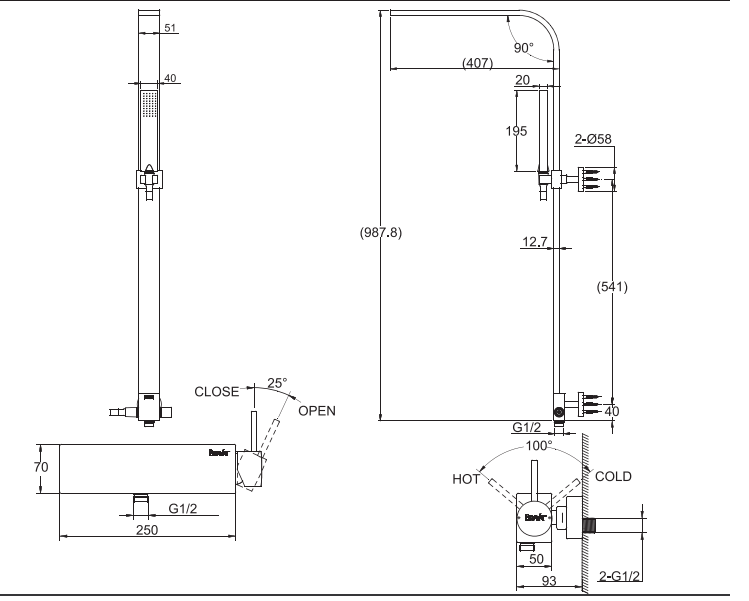

**P7766C-1+D221C+
FB86061C-3+FS116C**
IN-WALL BATH & SHOWER MIXER

FB86061C
IN-WALL FAUCET BODY

FB86061C-3
IN-WALL 3 WAY FAUCET BODY

D224C+F96061C-01
WALL-MOUNTED BATH MIXER
W/ EXPOSED SHOWER SET

F86061C-B
IN-WALL LAVATORY FAUCET