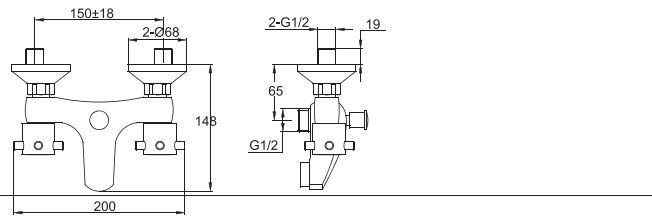

F60202C-01
WALL-MOUNTED BATH
& SHOWER FAUCET BODY

F70202C
TWO HANDLE KITCHEN FAUCET