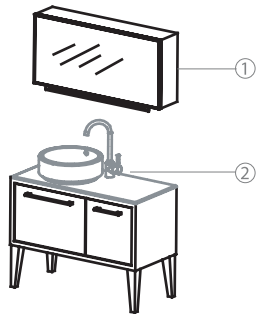

MA005-1
150CM SINGLE DRAWER
DARK-GREY CABINET SET
① M225N 900X450X6mm
② M0430K 700X120X45mm
③ MA005 1500X450X730mm
Recommand mixer F15051C
+D915C
/F16061K-A

MA013-1
WOOD COLOR CABINET SET
① M227N 958X450X200mm
② MA013 958X450X715mm
Recommand mixer F15051C
+D915C