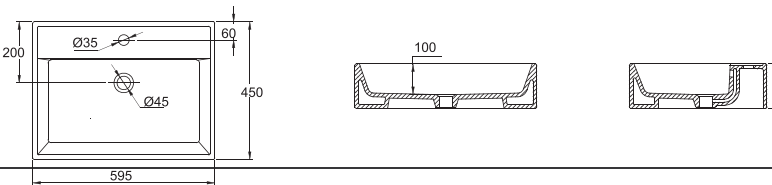

C22137W
C22137W-1 (1 HOLE)
C22137W-8 (3 HOLES)
59CM COUNTERTOP BASIN
595X450X145mm