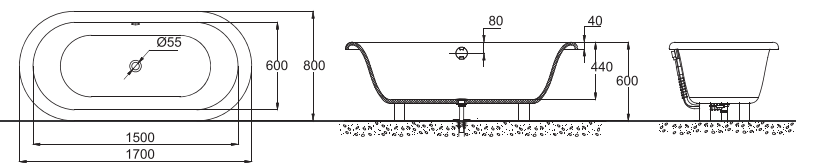

B25708W-B+P9911C
1.7M DOUBLE-LAYER BATHTUB
1700X800X600mm
① B25708W-B
② P9911C