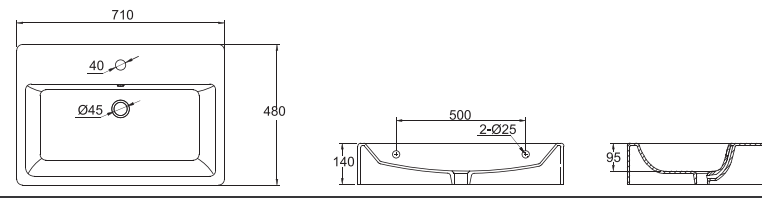

C2244W
C2244W-1 (1 HOLE)
C2244W-8 (3 HOLE)
71CM RECTANGULAR BASIN
710X480X140mm