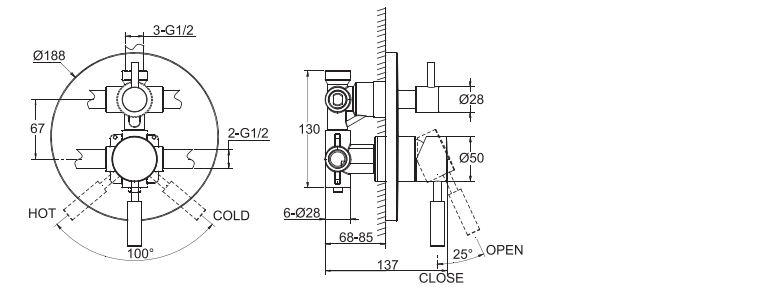

FB85251C-3
IN-WALL 3 WAY FAUCET BODY