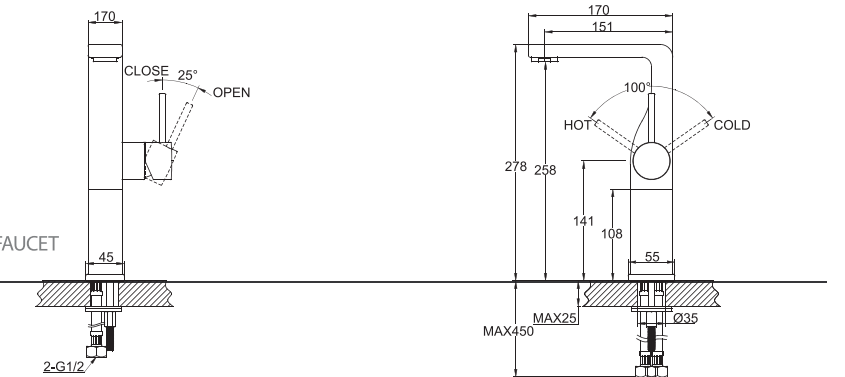

FB82980C
IN-WALL BATH & SHOWER
CRYSTAL FAUCET BODY

D224C+F61080C-01
WALL-MOUNTED BATH & SHOWER
MIXER
W/ EXPOSED SHOWER SET

F16061C
SINGLE LEVER LAVATORY FAUCET

F16061C-A
SINGLE LEVER LAVATORY FAUCET
(ELONGATED)