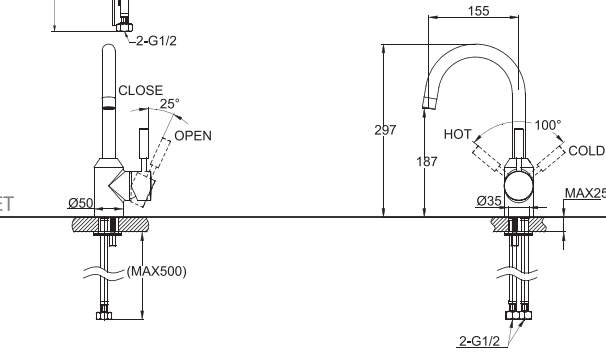

F11251C
SINGLE LEVER LAVATORY FAUCET

F15051C
SINGLE LEVER LAVATORY FAUCET