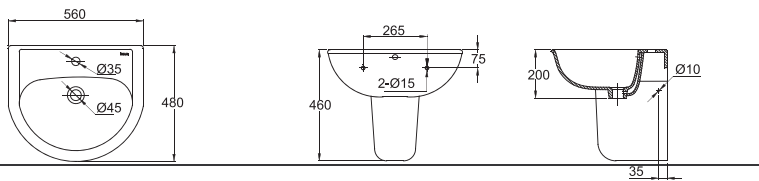

C22145W-1
56CM UNDER COUNTER BASIN
560X460X205mm

C22162W-1
60CM BASIN / PEDESTAL
602X475X905mm

C22160W-1
63CM BASIN / SEMI- PEDESTAL
630X500X520mm

C22139W-1
48CM BASIN / PEDESTAL
480X430X790mm

C22147W-1
56CM BASIN / SEMI- PEDESTAL
560X480X460mm