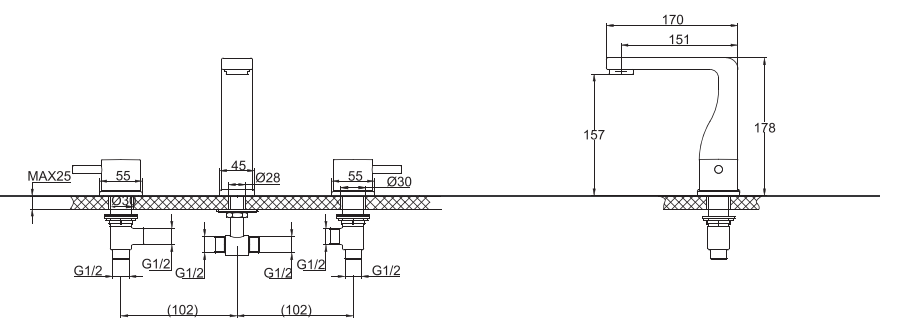

F26018C
3PCS WIDESPREAD
LAVATORY FAUCET