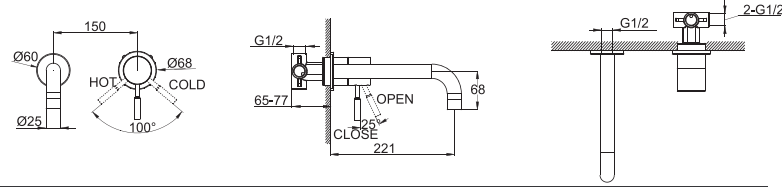

F71051C
SINGLE LEVER KITCHEN/LAVATORY FAUCET

F61051C-01
WALL-MOUNTED BATH & SHOWER FAUCET BODY

F61212C-01
WALL-MOUNTED SHOWER FAUCET

F71212C-A
SINGLE HANDLE KITCHEN FAUCET

F81212C-B
IN-WALL SINGLE LEVER
LAVATORY/KITCHEN FAUCET