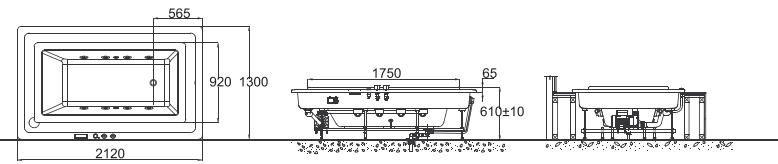

B25001W-4
2.1M OVERFLOW MASSAGE
BATHTUB
2120X1300X610mm