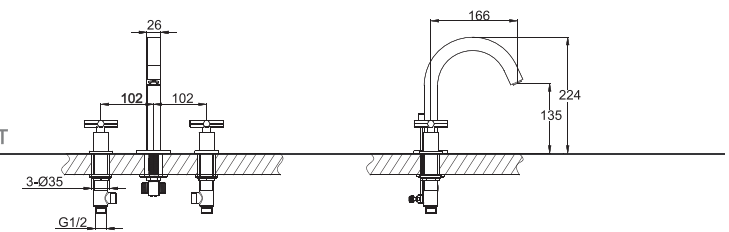

F22650C
3PCS WIDESPREAD LAVATORY FAUCET