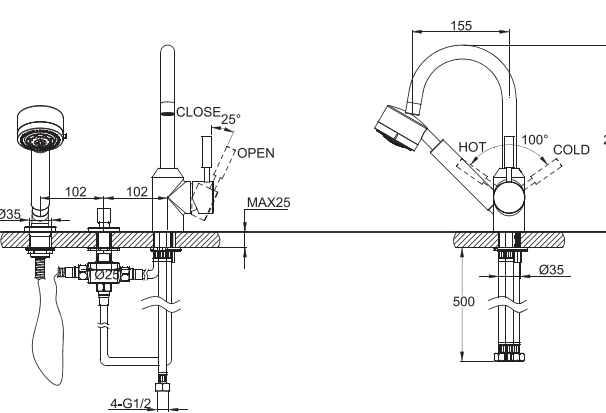

F11251C
SINGLE LEVER LAVATORY FAUCET

F15051C
SINGLE LEVER LAVATORY FAUCET

F15051C+D915C
SINGLE LEVER LAVATORY FAUCET(ELONGATED)

F15051C-B
SINGLE HANDLE LAVATORY FAUCET

F35051C
BIDET FAUCET

F61251C-01
WALL-MOUNTED BATH & SHOWER
FAUCET BODY