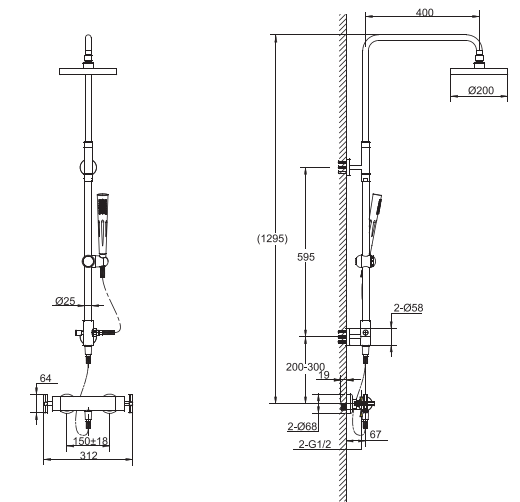

P7773C +FB82650C-D
+FS103C
IN WALL SHOWER FAUCET

F91050C-01 + D225C
WALL-MOUNTED BATH &
SHOWER FAUCET