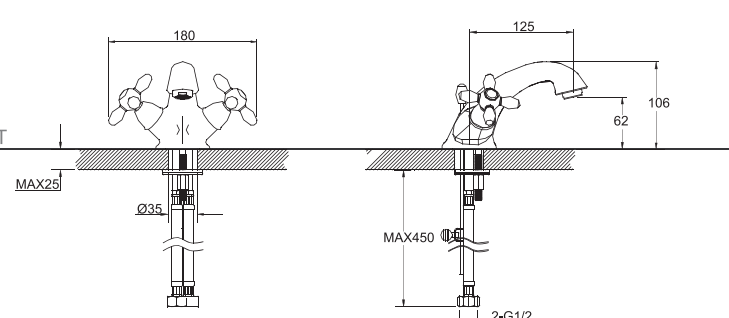

F10915C
TWO HANDLE LAVATORY FAUCET