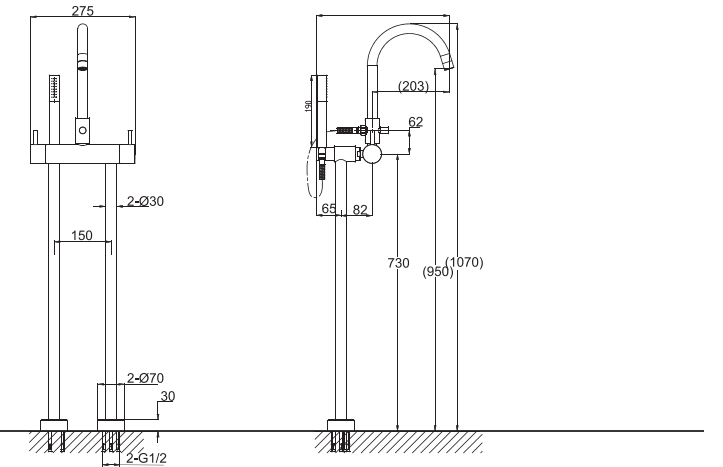

F22018C
3 PCS WIDESPREAD LAVATORY FAUCET

FB84062C
THERMOSTAT WALL-MOUNTED
FAUCET BODY

F31018C
SINGLE LEVEL BIDET FAUCET

F94062C-01+D225C
THERMOSTAT WALL-MOUNTED
SHOWER FAUCET BODY

F61018C-C
TWO HANDLE BATH & SHOWER FAUCET