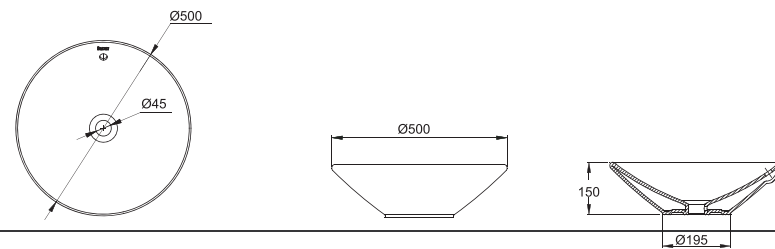

C22144W
 60CM COUNTERTOP BASIN
 600X350X120mm

C2206W-1
 60CM COUNTERTOP BASIN
 600X600X200mm

C22143W
 55CM COUNTERTOP BASIN
 550X345X150mm

C22146W
 50CM BOWL BASIN
 500X500X150mm

C2251W
 60CM RECTANGULAR COUNTER
 TOP BASIN
 600X450X160mm