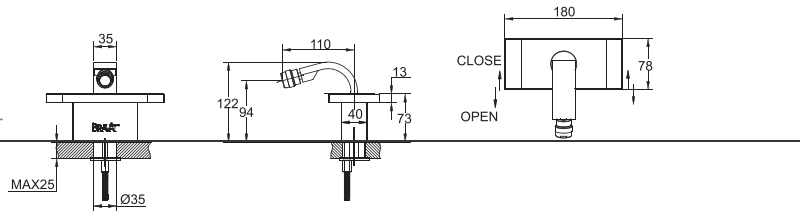

F33572C
TWO HANDLE BIDET FAUCET