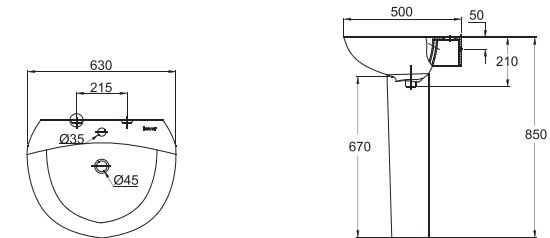

C22153W
 41CM UNDER COUNTER BASIN
 410X410X160mm

C22102XW
 56CM UNDER COUNTER BASIN
 565X415X215mm

C22131W
 54CM UNDER COUNTER BASIN
 545X385X205mm

C2284W
62CM UNDER COUNTER BASIN
615X375X160mm

C22161W-1
63CM BASIN / PEDESTAL
630X500X850mm