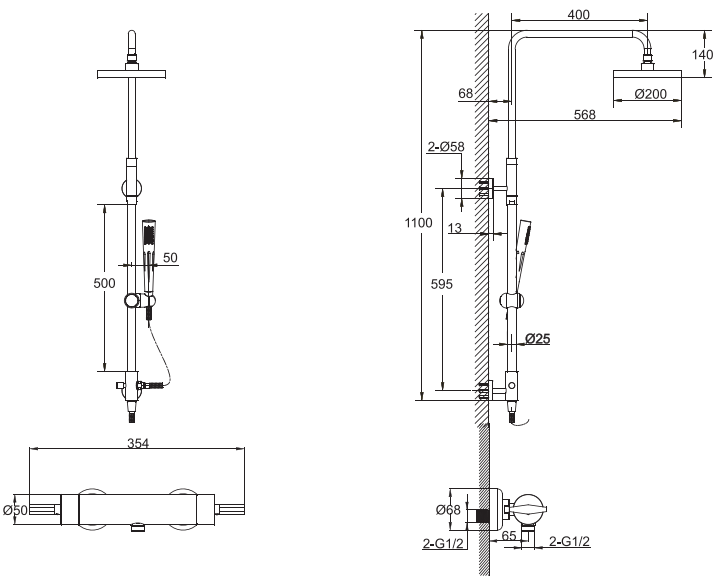

F82969C-2
IN-WALL LAVATORY/KITCHEN FAUCET

F82969C-3
IN-WALL LAVATORY/KITCHEN FAUCET

FB82969C-F
IN-WALL SHOWER FAUCET BODY

FB82969C-D
IN-WALL BATH & SHOWER FAUCET BODY

F92969C-01+D225C
WALL-MOUNTED BATH & SHOWER SET(100CM)