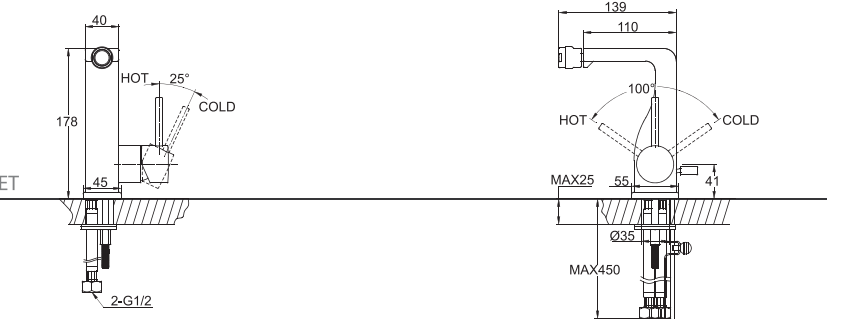

F36061C
SINGLE LEVER BIDET FAUCET