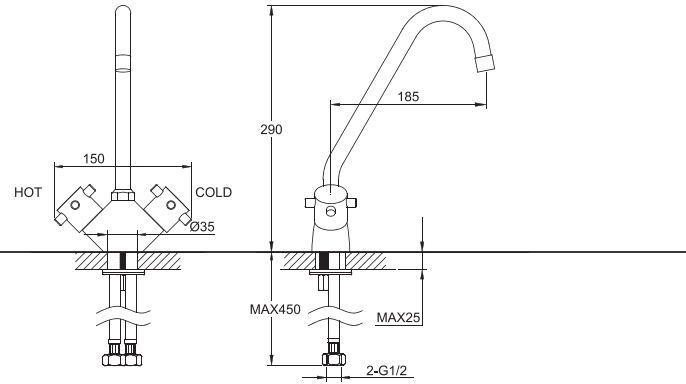

F63368C-01
WALL-MOUNTED BATH & SHOWER FAUCET BODY

F93368C-01
WALL-MOUNTED SHOWER FAUCET BODY

F60202C-01
WALL-MOUNTED BATH
& SHOWER FAUCET BODY

F70202C
TWO HANDLE KITCHEN FAUCET

F90202C-01
WALL-MOUNTED SHOWER
FAUCET BODY