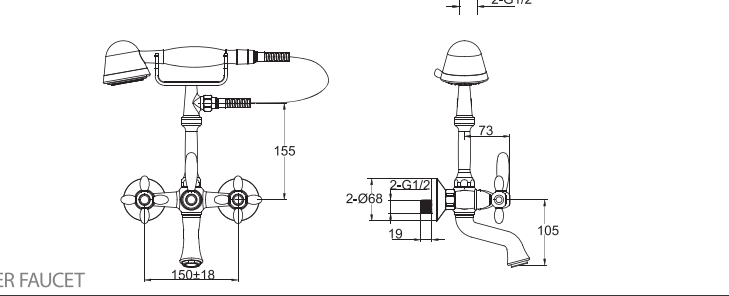

F60915C-E
CLASSIC TWO HANDLE BATH & SHOWER FAUCET