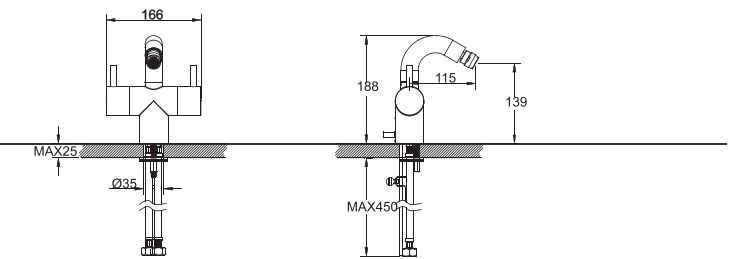

F31018C
SINGLE LEVEL BIDET FAUCET