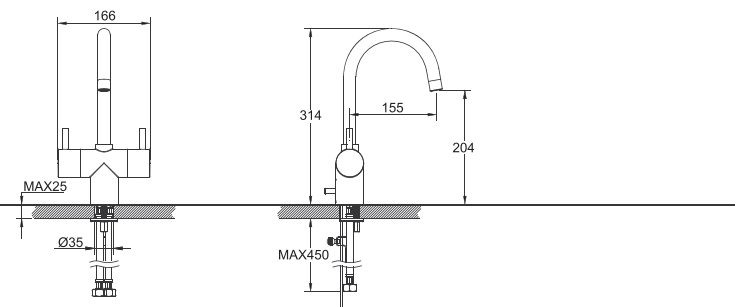

F11018C-1
TWO HANDLE LAVATORY FAUCET