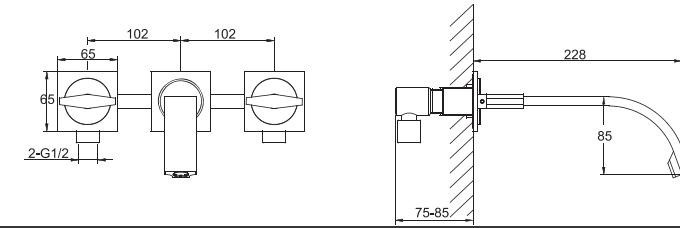

F82969C-2
IN-WALL LAVATORY/KITCHEN FAUCET

F82969C-3
IN-WALL LAVATORY/KITCHEN FAUCET

FB82969C-F
IN-WALL SHOWER FAUCET BODY

FB82969C-D
IN-WALL BATH & SHOWER FAUCET BODY

F92969C-01+D225C
WALL-MOUNTED BATH & SHOWER SET(100CM)