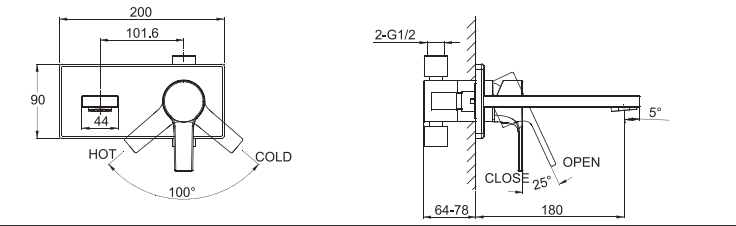

F83379C
IN-WALL LAVATORY/KITCHEN FAUCET