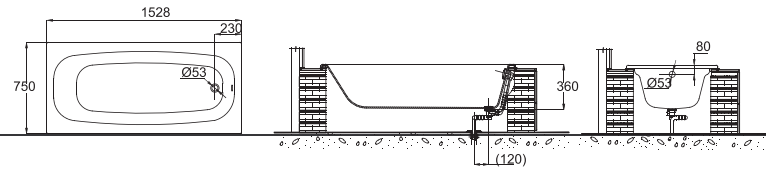

B24510W
1.5M CASTIRON BATHTUB
1528X750X360mm

B24710W
1.7M CASTIRON BATHTUB
1700X800X400mm

B24711W-1
1.7M CASTIRON BATHTUB
1670X830X580mm

B28009W
THREE FUNCTION SHOWER PANEL
1300X270X70mm

B28009W-2
THREE FUNCTION SHOWER PANEL
1300X270X70mm