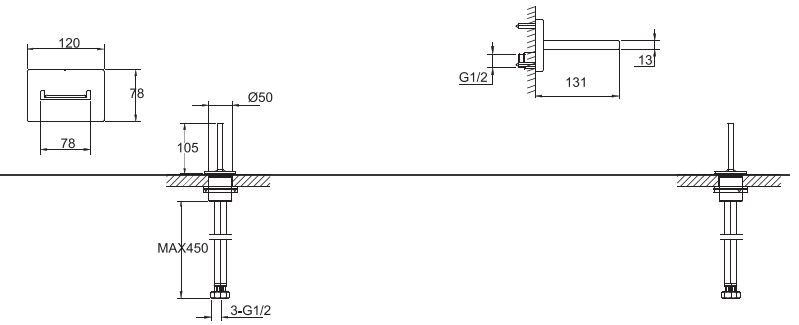

FB11829C + FS107C
MIXER BODY
W/SPOUT