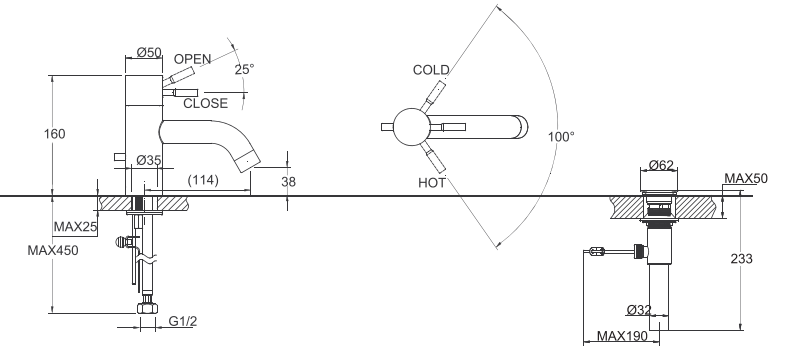

F61051C-B
FLOOR STANDING BATH & SHOWER FAUCET

F11212C
SINGLE LEVEL LAVATORY FAUCET