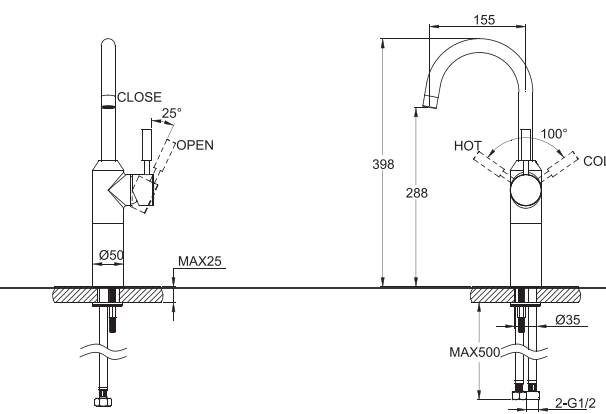

F15051C+D915C
SINGLE LEVER LAVATORY FAUCET(ELONGATED)