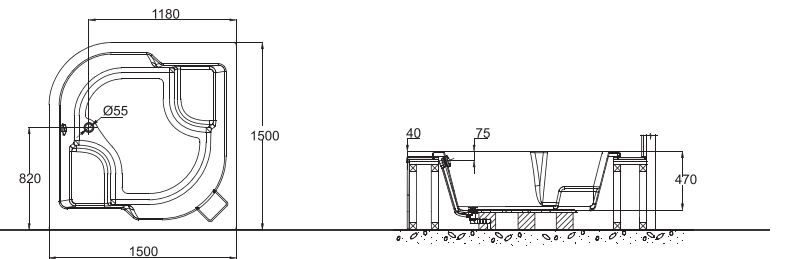

B25510W
1.5M BUILD IN BATHTUB
1500X1500X470mm