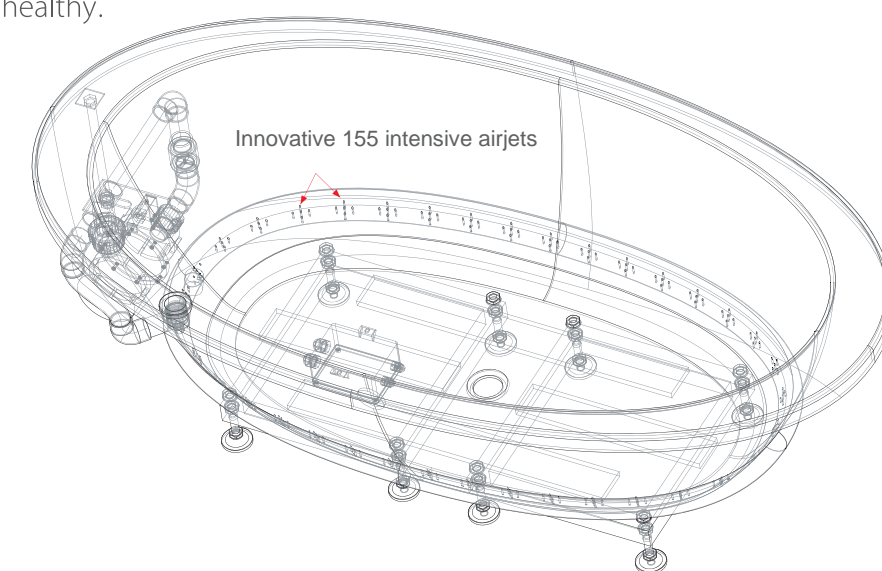

Oval Bubble bath

Say goodbye to the endless work, and get away from the cold city-jungle. My heart is completely released in the most beautiful space.

B25712W-6
1700×900×600mm

Bubble bathtub function:

1. Innovative 155 intensive airjets, all-encompassing balanced body massage experience.
2. Adjustable airflow, free massage intensity setting.
3. BODY-CONTOUR airjet design, aesthetic outline, comfortable and ideal for lying bath.
4. Smart cleaning system, ensure hygienic and healthy.