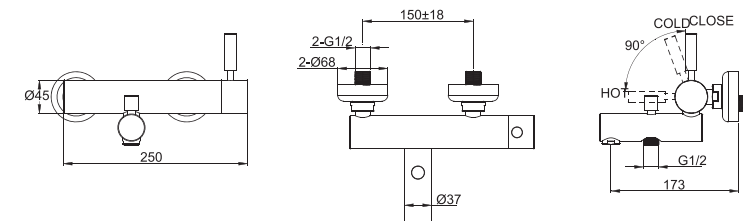

F71051C
SINGLE LEVER KITCHEN/LAVATORY FAUCET

F61051C-01
WALL-MOUNTED BATH & SHOWER FAUCET BODY

F61212C-01
WALL-MOUNTED SHOWER FAUCET

F71212C-A
SINGLE HANDLE KITCHEN FAUCET

F81212C-B
IN-WALL SINGLE LEVER
LAVATORY/KITCHEN FAUCET