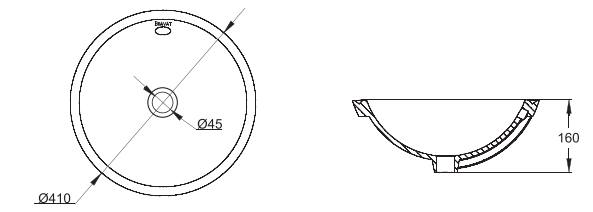

C22153W
41CM UNDER COUNTER BASIN
410X410X160mm