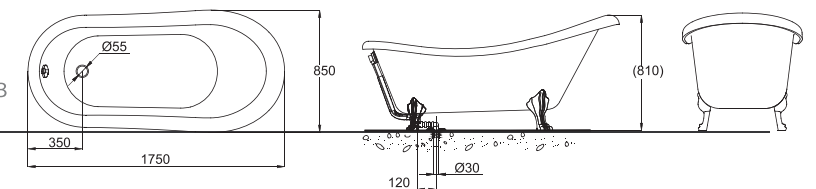

B25709W-B
1.75M DOUBLE-LAYER BATHTUB
1750X850X810mm