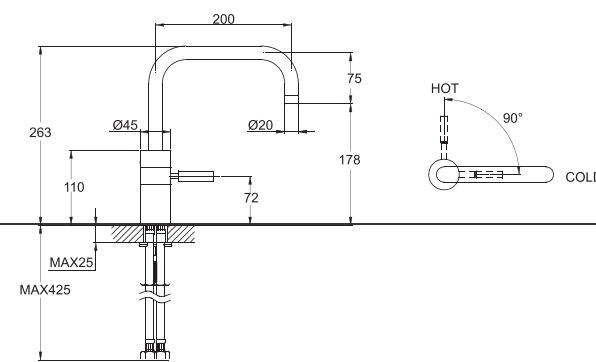

F71051C
SINGLE LEVER KITCHEN/LAVATORY FAUCET