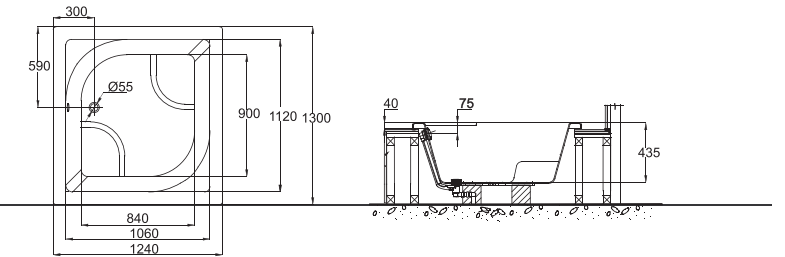

B25310W
1.3M BUILD IN BATHTUB
1300X1240X435mm