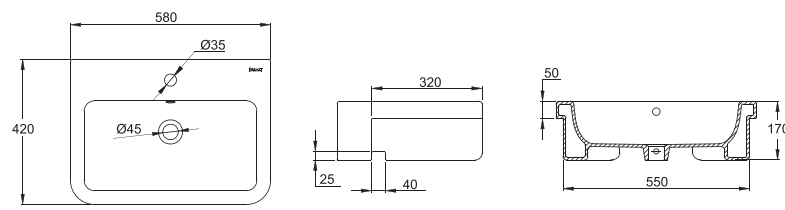

C22149W-1 (1 HOLE)
C22149W-8 (3 HOLE)
58CM SEMI-RECESSED
COUNTER TOP BASIN
580X420X170mm