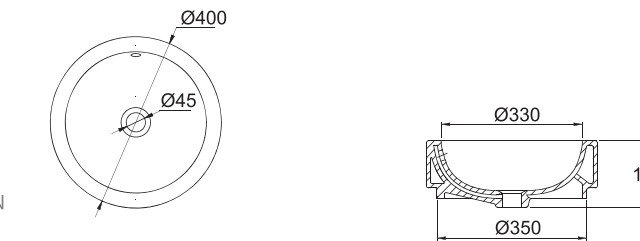

C22169W-1 (1 HOLE)
C22169W-8 (3 HOLE)
56CM COUNTERTOP BASIN
563X460X190mm

C2220W
43CM BOWL BASIN
430X430X165mm

C22135W
40CM COUNTERTOP BASIN
400X400X155mm

C22115XW
43CM COUNTERTOP BASIN
435X435X150mm

C2296W
C2296W-1 (1 HOLE)
 47CM RECTANGULAR BASIN
 470X465X155mm