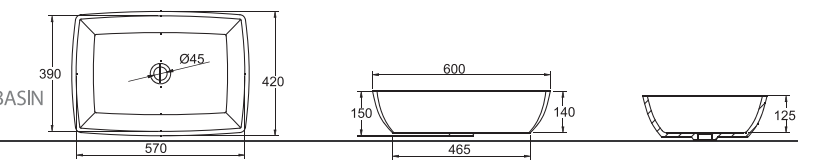

X22001W
60CM RESIN COUNTER TOP BASIN
600X420X140mm