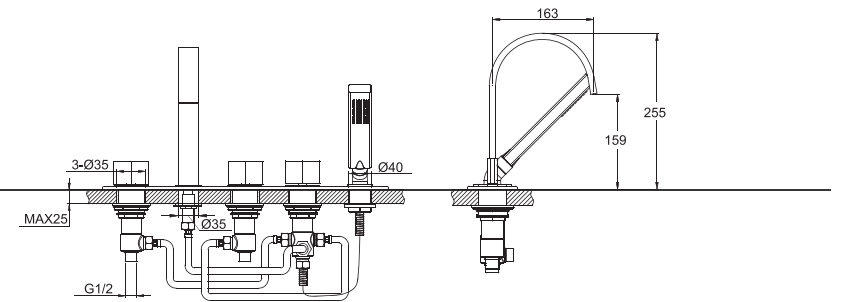

F52969C-3
5 PCS WIDESPREAD BATH & SHOWER FAUCET