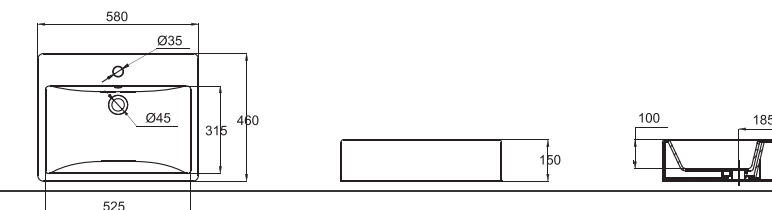

C2271W
C2271W-1 (1 HOLE)
C2271W-8 (3 HOLES)
58CM COUNTERTOP BASIN
580X460X150mm