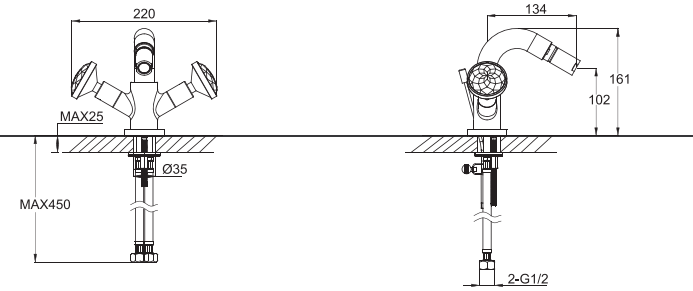

F12680C
TWO HANDLE LAVATORY CRYSTAL FAUCET

F21180C
3 PCS WIDESPREAD LAVATORY
CRYSTAL FAUCET

F32680C
TWO HANDLE BIDET CRYSTAL FAUCET

F51180C
5PCS BATH CRYSTAL FAUCET

F61080C-01
WALL-MOUNTED BATH & SHOWER
CRYSTAL FAUCET