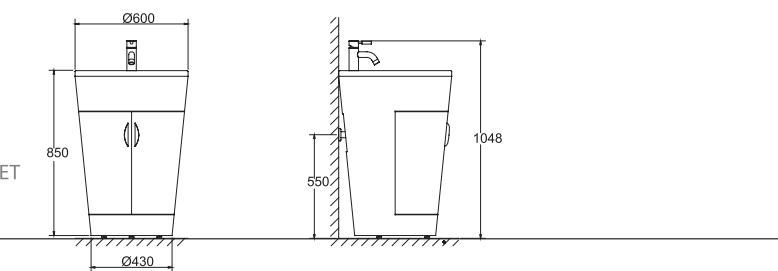

MA001
60CM BLACK CONICAL CABINET
600X600X850mm
Recommnd mixer TF11251C