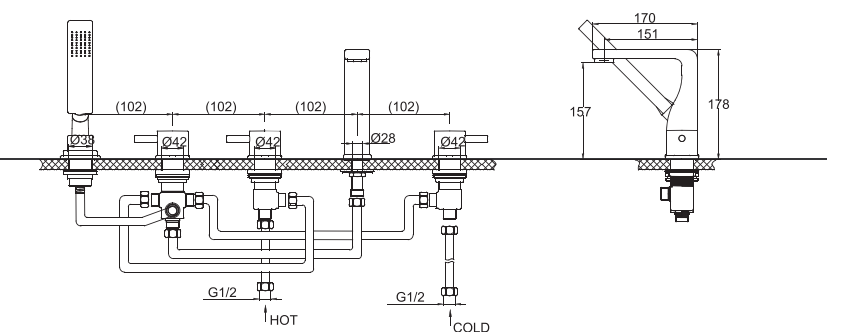

F56018C
5PCS BATH FAUCET