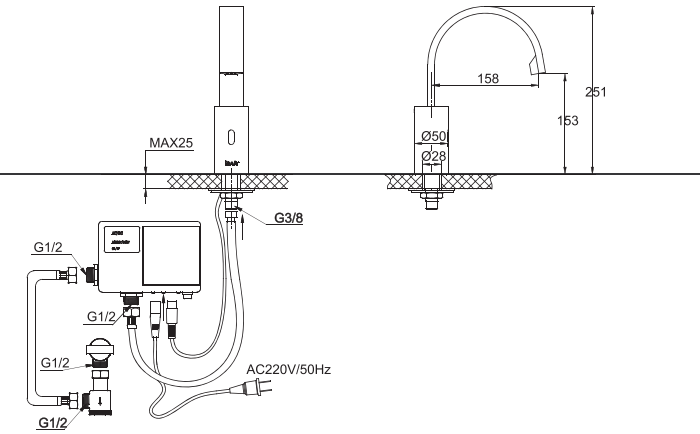

D627C-2
INFRARED AUTO LAVATORY FAUCET