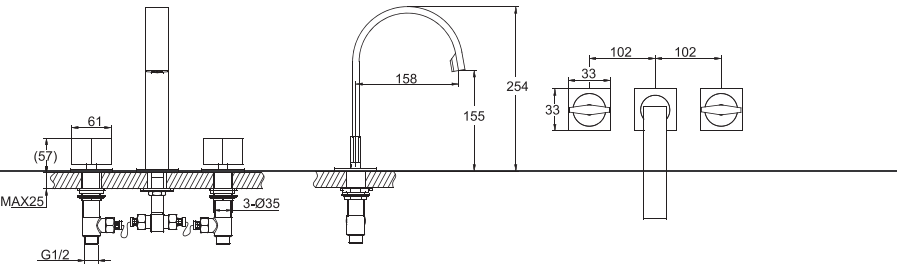

F22969C-3
3PCS WIDESPREAD LAVATORY FAUCET