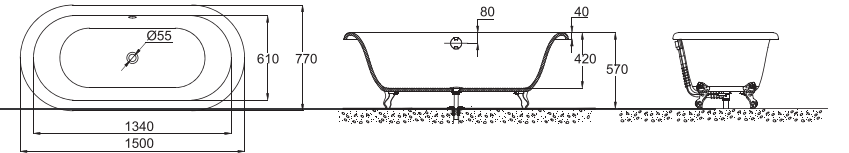

B25508W-B+P9905C
1.5M DOUBLE-LAYER BATHTUB
1500X770X570mm
① B25508W-B
② P9905C