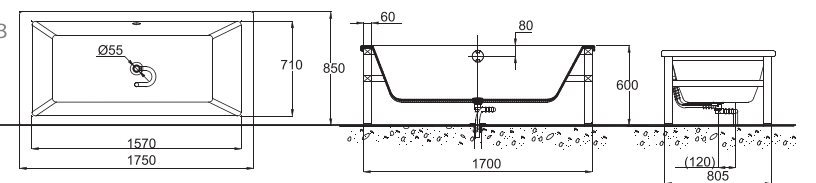

B25809W-B+M603WA
1.75M DOUBLE-LAYER BATHTUB
1750X850X600mm
① B25809W-B
② M603WA