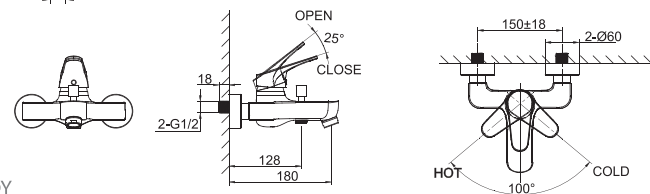

F62634C-01
WALL-MOUNTED SHOWER FAUCET BODY