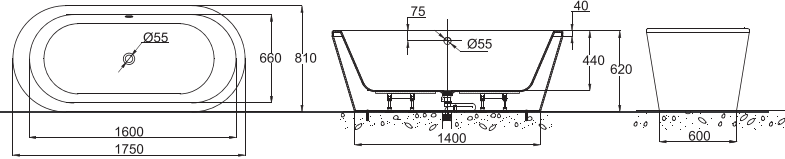

B25801W-1
1.75M FREE STANDING BATHTUB
1750X810X620mm