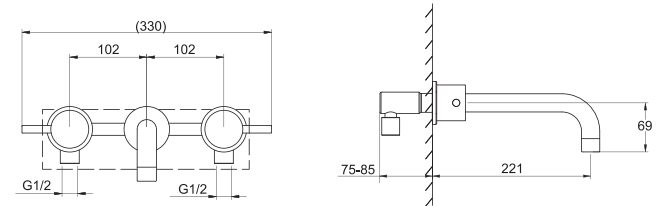

F11018C-1
TWO HANDLE LAVATORY FAUCET

F61018C-01
WALL-MOUNTED BATH &
SHOWER FAUCET BODY

F11018C-1+D915C
TWO HANDLE LAVATORY FAUCET
(ELONGATED)

F91018C-01
WALL-MOUNTED SHOWER FAUCET

F81018C
3 PCS WIDESPREAD LAVATORY / KITCHEN FAUCET