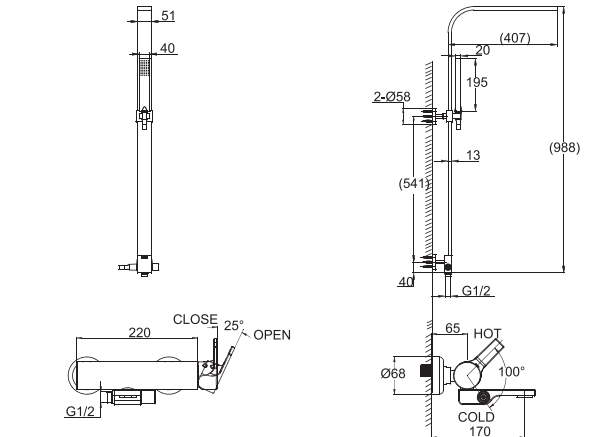

F61379C-01
WALL-MOUNTED SHOWER FAUCET

F83379C
IN-WALL LAVATORY/KITCHEN FAUCET

FB85179C-2
IN-WALL 2 WAY FAUCET BODY

FB85179C-3
IN-WALL 3 WAY FAUCET BODY

F93379C-01
WALL-MOUNTED SHOWER FAUCET BODY

D224C+F61379C-01
WALL-MOUNTED BATHE & SHOWER MIXER
W/ EXPOSED SHOWER SET