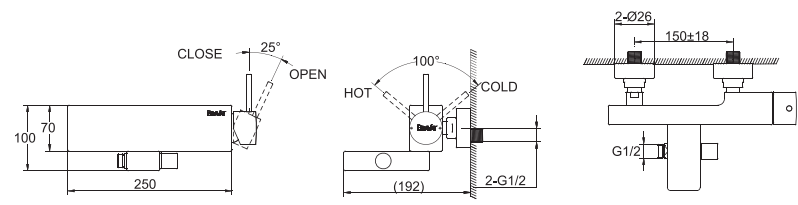

F36061C
SINGLE LEVER BIDET FAUCET

F26018C
3PCS WIDESPREAD
LAVATORY FAUCET

F56018C
5PCS BATH FAUCET

F66061C-01
WALL-MOUNTED BATH & SHOWER FAUCET BODY

F96061C-01
WALL-MOUNTED BATH & SHOWER FAUCET BODY

F66061C-C
FLOOR STANDING BATH FAUCET