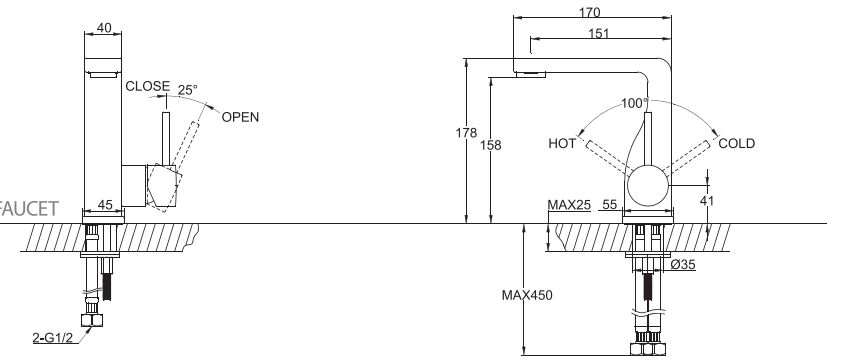

F16061C
SINGLE LEVER LAVATORY FAUCET