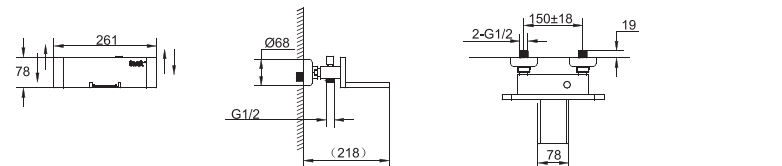

F63572C-01
WALL-MOUNTED BATH & SHOWER FAUCET BODY