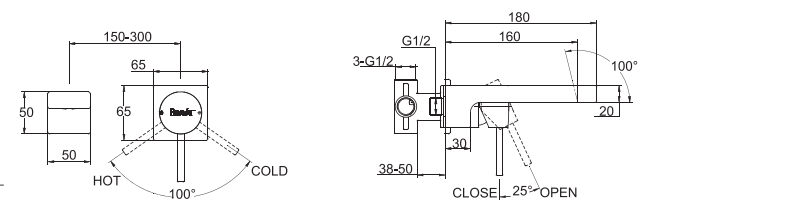

**P7766C-1+D221C+
FB86061C-3+FS116C**
IN-WALL BATH & SHOWER MIXER

FB86061C
IN-WALL FAUCET BODY

FB86061C-3
IN-WALL 3 WAY FAUCET BODY

D224C+F96061C-01
WALL-MOUNTED BATH MIXER
W/ EXPOSED SHOWER SET

F86061C-B
IN-WALL LAVATORY FAUCET