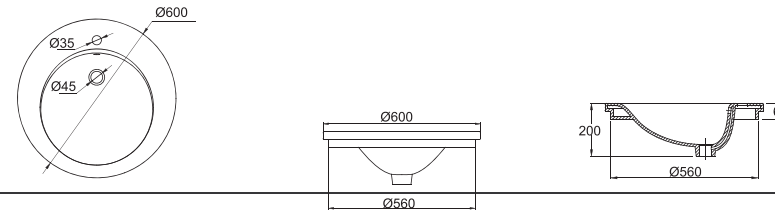

C2206W-1
60CM COUNTERTOP BASIN
600X600X200mm