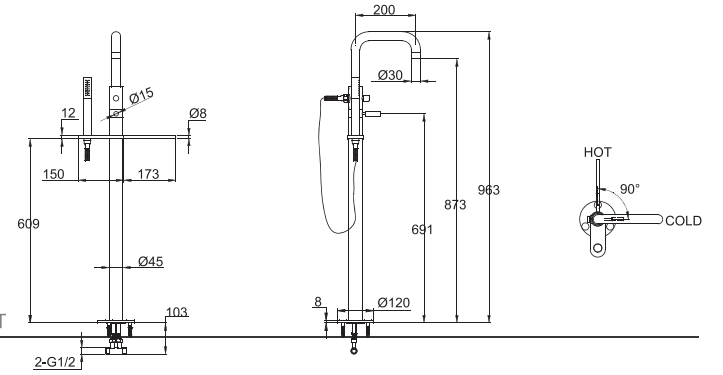

FB85251C-2
IN-WALL 2 WAY FAUCET BODY

FB85251C-3
IN-WALL 3 WAY FAUCET BODY

F91251C-01+D225C
WALL-MOUNTED BATH & SHOWER FAUCET

FB85151C-3+P7766C-1
+D220C+FS103C
WALL-MOUNTED BATHE & SHOWER FAUCET

F61051C-B
FLOOR STANDING BATH & SHOWER FAUCET