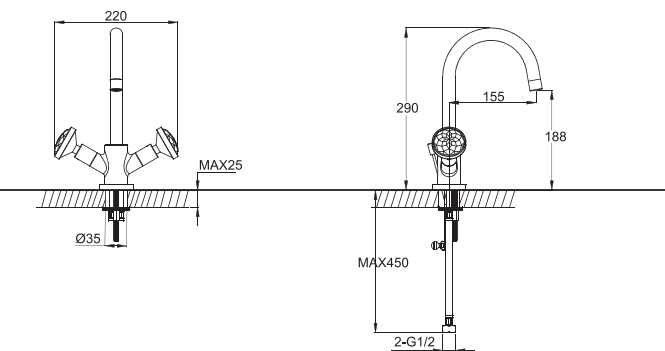

F12680C
TWO HANDLE LAVATORY CRYSTAL FAUCET