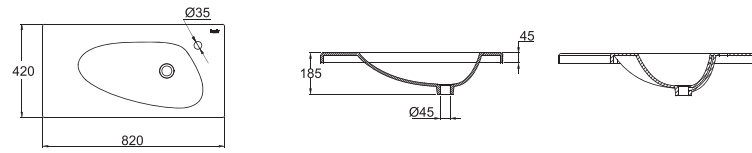

C2273W-1
82CM COUNTER TOP BASIN
820X420X185mm