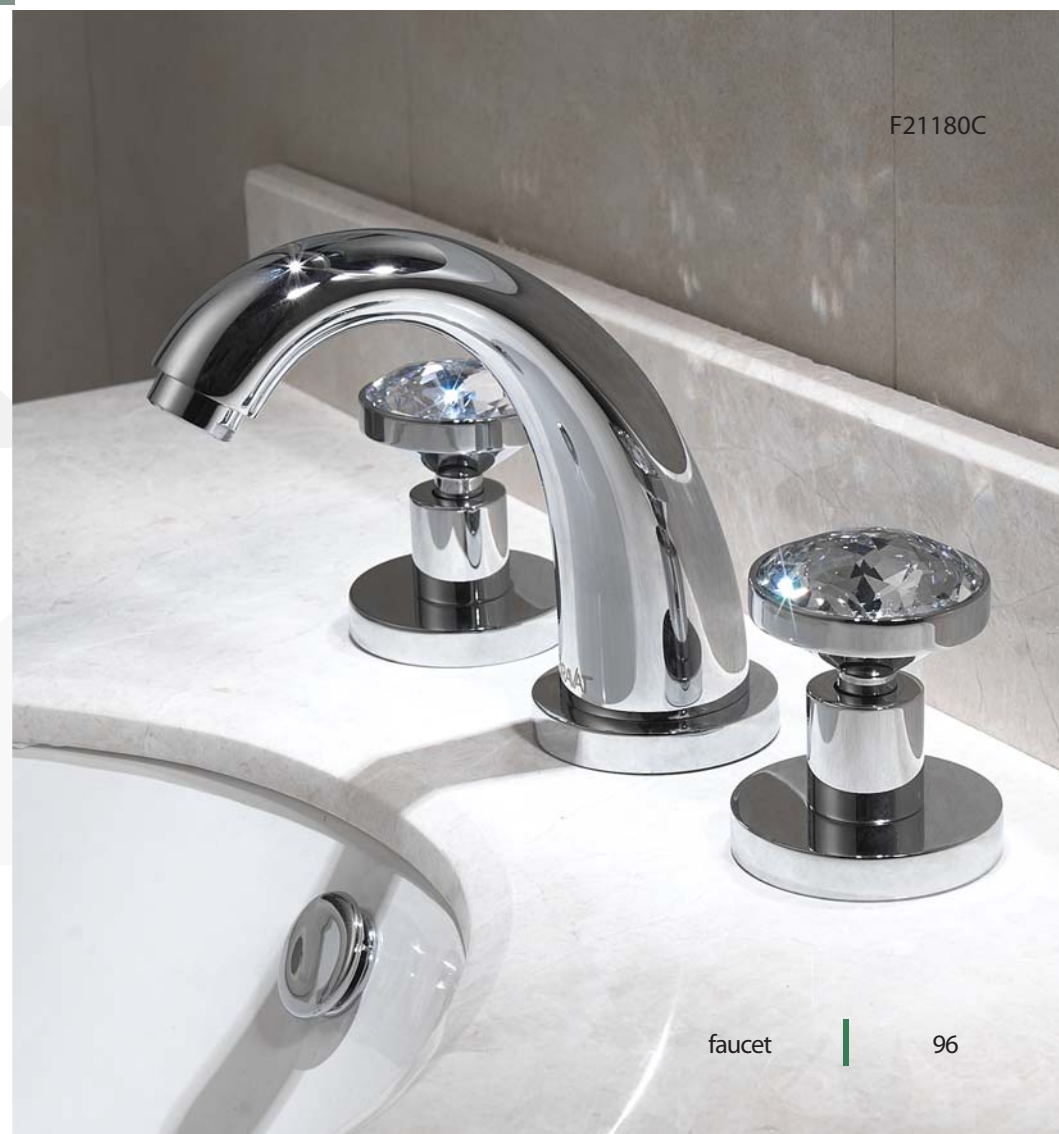

SWAROVSKI

F12680C

F32680C

Create a charming living environment and give ourselves a tasteful life.

F51180C

F61080C-01

FB82980C

The scintillating soul of design, an infinite source of inspiration, precision cut crystal elements have become an essential ingredient of luxury, mutually beneficial collaboration with great idea.

Crystal

F21180C

Let the perfected design and craftsmanship speak for itself. It is pleasant to both the mind and eye with the noble lines you expect from top grade bathroom equipment.

D224K

F96061K-01

F86061K-B