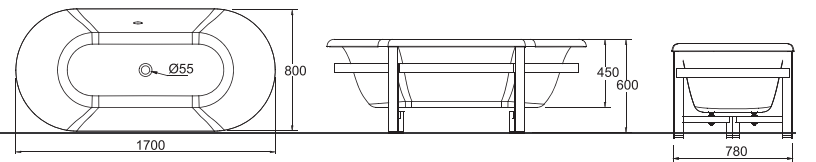

B25515W-1
1.5M ACRYLIC BATHTUB
W/WOOD APRON
1500X800X560mm

B25912W-1
1.9M ACRYLIC BATHTUB
W/WOOD APRON
1900X800X560mm

B25508W-B+P9905C
1.5M DOUBLE-LAYER BATHTUB
1500X770X570mm
① B25508W-B
② P9905C

B25708W-B+M604WA
1.7M DOUBLE-LAYER BATHTUB
1700X800X600mm
① B25708W-B
② M604WA