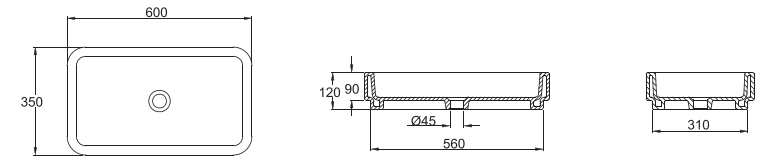

C22144W
60CM COUNTERTOP BASIN
600X350X120mm