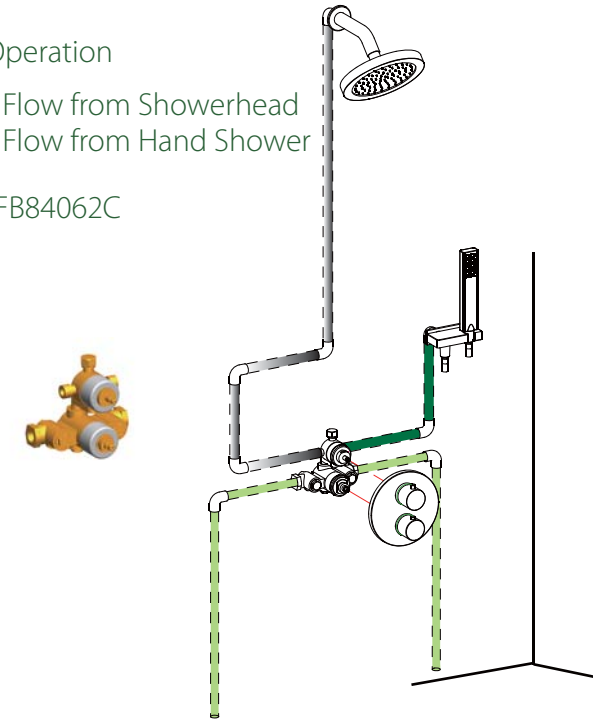

FB84062C
2-way Wall-mount Thermostatic Transfer Valve

Operation

- Flow from Showerhead
- Flow from Hand Shower

FB84062C

Theromostate

The receiver of sense organ completely opens for being baptized by the intelligence of design and for enjoying it to our heart's content as if the culture interlace between time and space.