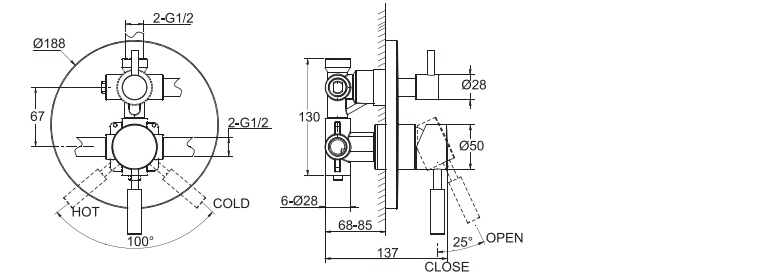

FB85251C
IN-WALL SINGLE LEVER FAUCET BODY

FB85251C-2
IN-WALL 2 WAY FAUCET BODY