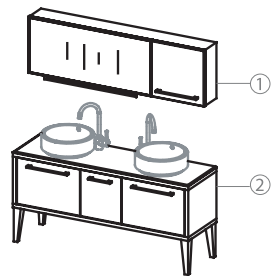

MA002-1
3PCS WOOD COLOR
CABINET SET
① MA002 1500X450X715mm
② M224N 1500X450X200mm
Recommand mixer F15051C
+D915C