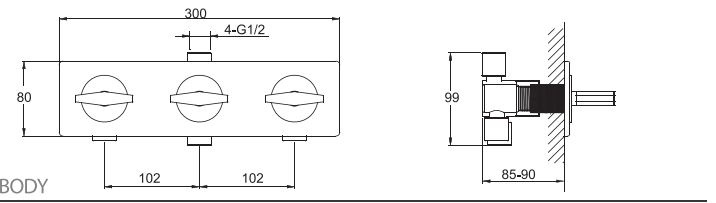

F82969C-2
IN-WALL LAVATORY/KITCHEN FAUCET

F82969C-3
IN-WALL LAVATORY/KITCHEN FAUCET

FB82969C-F
IN-WALL SHOWER FAUCET BODY

FB82969C-D
IN-WALL BATH & SHOWER FAUCET BODY

F92969C-01+D225C
WALL-MOUNTED BATH & SHOWER SET(100CM)