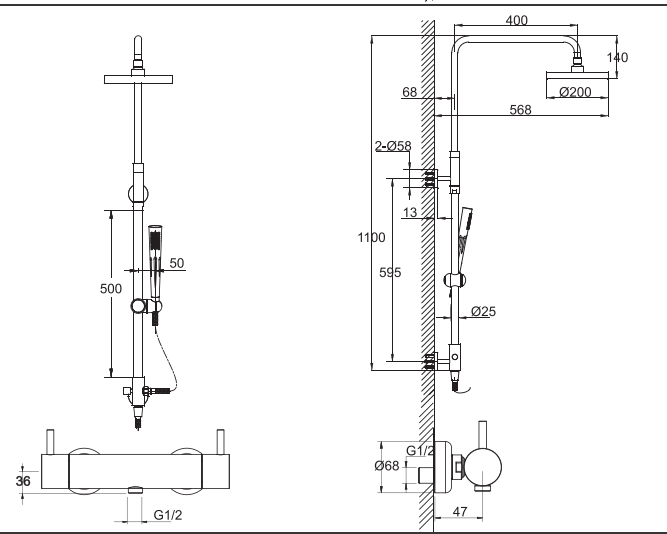

F81018C
3 PCS WIDESPREAD LAVATORY / KITCHEN FAUCET