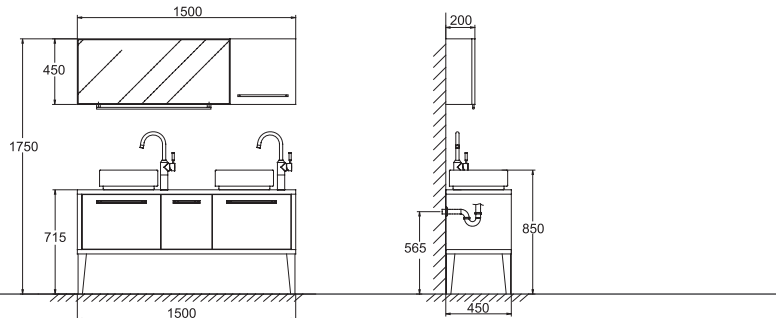

MA002-1
3PCS WOOD COLOR
CABINET SET
① MA002 1500X450X715mm
② M224N 1500X450X200mm
Recommand mixer F15051C
+D915C