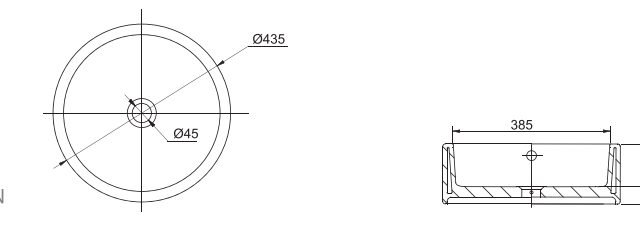

C22169W-1 (1 HOLE)
C22169W-8 (3 HOLE)
56CM COUNTERTOP BASIN
563X460X190mm

C2220W
43CM BOWL BASIN
430X430X165mm

C22135W
40CM COUNTERTOP BASIN
400X400X155mm

C22115XW
43CM COUNTERTOP BASIN
435X435X150mm

C2296W
C2296W-1 (1 HOLE)
 47CM RECTANGULAR BASIN
 470X465X155mm