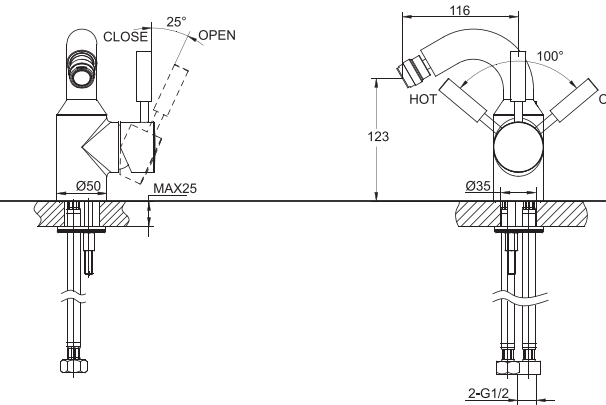

F11251C
SINGLE LEVER LAVATORY FAUCET

F15051C
SINGLE LEVER LAVATORY FAUCET

F15051C+D915C
SINGLE LEVER LAVATORY FAUCET(ELONGATED)

F15051C-B
SINGLE HANDLE LAVATORY FAUCET

F35051C
BIDET FAUCET

F61251C-01
WALL-MOUNTED BATH & SHOWER
FAUCET BODY