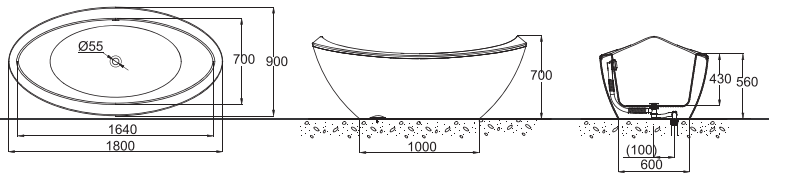

B25712W-1
1.7M FREE STANDING ACRYLIC BATHTUB
1700X900X570mm

B25801W-1
1.75M FREE STANDING BATHTUB
1750X810X620mm

B25807W-1
1.75M FREE STANDING ACRYLIC BATHTUB
1750X860X600mm

B25808W-1
1.8M OVAL FREE STANDING BATHTUB
1800X900X700mm