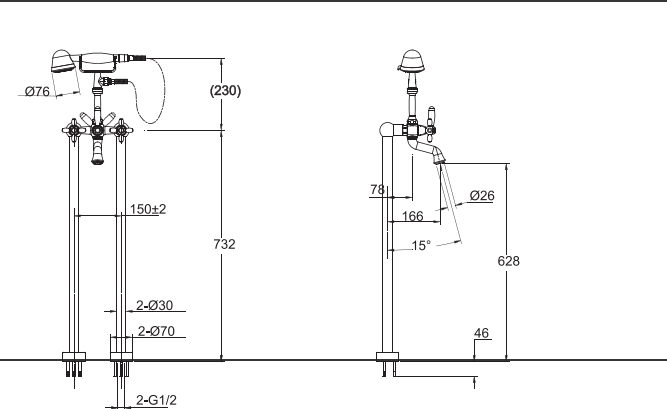

F91018C-01+D225C
WALL-MOUNTED BATH & SHOWER FAUCET

F10915C
TWO HANDLE LAVATORY FAUCET

F60915C
WALL-MOUNTED BATH & SHOWER FAUCET

F60915C-E
CLASSIC TWO HANDLE BATH & SHOWER FAUCET

F21177C
3PCS WIDESPREAD LAVATORY FAUCET