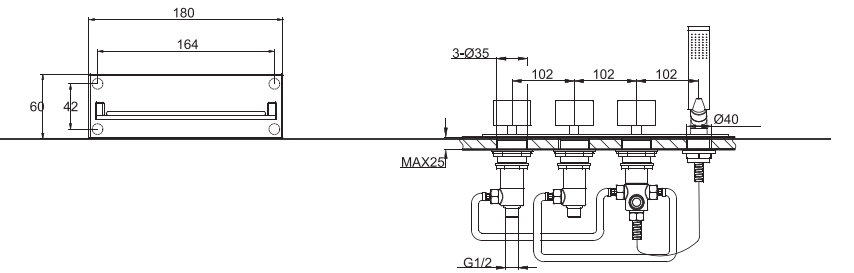

FB62969C-1+FS105C
4PCS WIDESPREAD BATH & SHOWER FAUCET