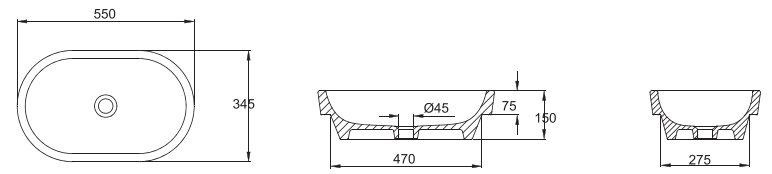

C22143W
55CM COUNTERTOP BASIN
550X345X150mm