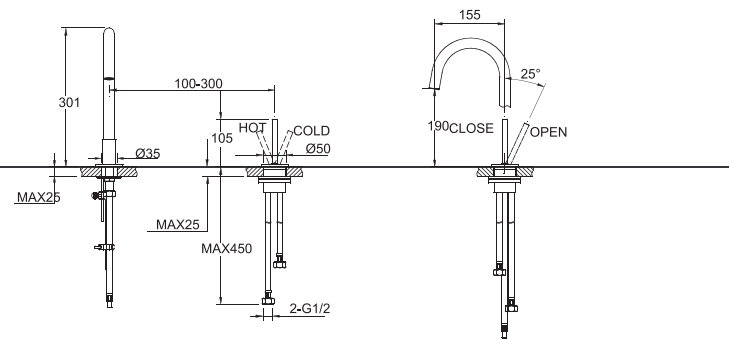

F11829C
SINGLE LEVER WIDESPREAD
LAVATORY FAUCET