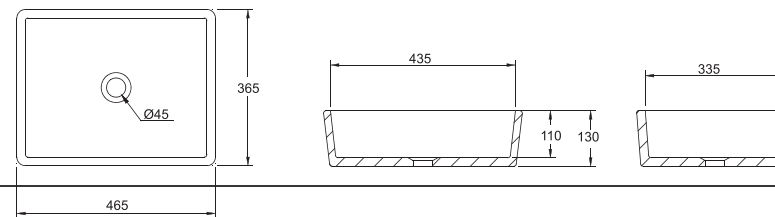

C2293W
47CM RECTANGULAR BASIN
465X365X130mm