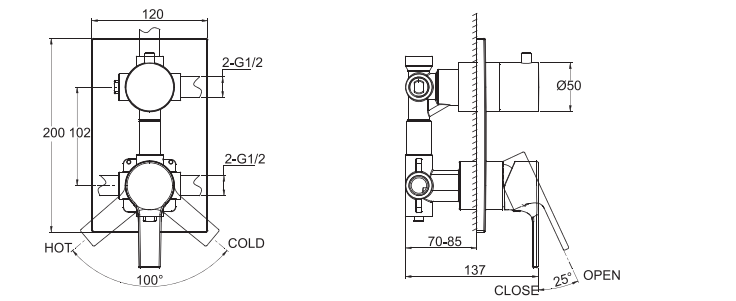

FB85179C-2
IN-WALL 2 WAY FAUCET BODY