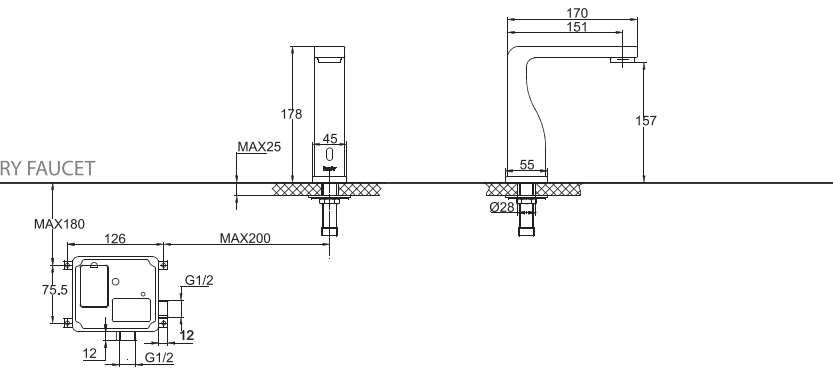

D637C
INFRARED AUTO LAVATORY FAUCET