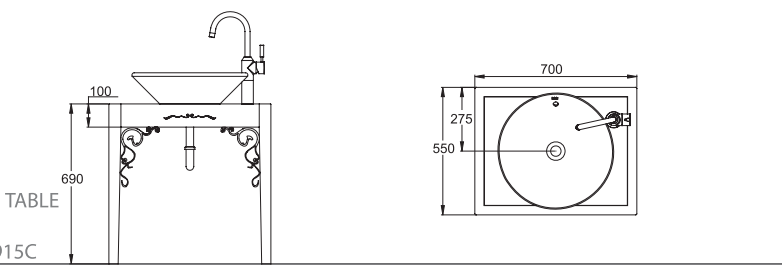

MA014
METAL-CROFTS COUNTER BASIN TABLE
700X550X690mm
Recommnd mixer F15051C+D915C