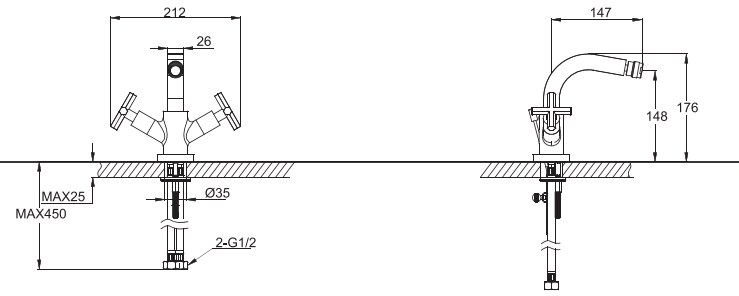

FB85212C-2+P7709C-1+FS101C
WALL-MOUNTED SINGLE LEVER BATH &
SHOWER FAUCET

F12650C
TWO HANDLE LAVATORY FAUCET

F22650C
3PCS WIDESPREAD LAVATORY FAUCET

F32650C
SINGLE BIDET FAUCET

FB82650C-D
IN-WALL BATH & SHOWER
FAUCET BODY