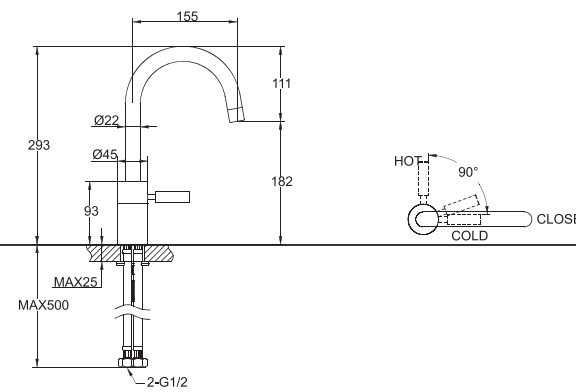

FB85251C-3+P7768C
+D216C + FS101C
WALL-MOUNTED BATHE & SHOWER FAUCET

F11212C
SINGLE LEVEL LAVATORY FAUCET

F11212C+D915C
SINGLE LEVEL LAVATORY FAUCET
(ELONGATED)

F11051C
SINGLE LEVER LAVATORY FAUCET

F31212C
SINGLE LEVEL BIDET FAUCET