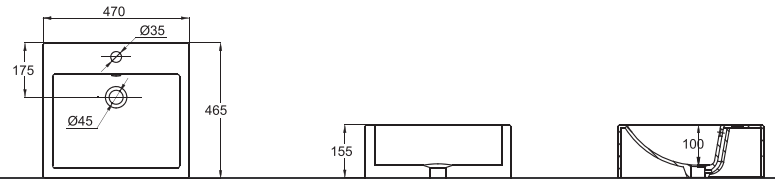

C22169W-1 (1 HOLE)
C22169W-8 (3 HOLE)
56CM COUNTERTOP BASIN
563X460X190mm

C2220W
43CM BOWL BASIN
430X430X165mm

C22135W
40CM COUNTERTOP BASIN
400X400X155mm

C22115XW
43CM COUNTERTOP BASIN
435X435X150mm

C2296W
C2296W-1 (1 HOLE)
 47CM RECTANGULAR BASIN
 470X465X155mm