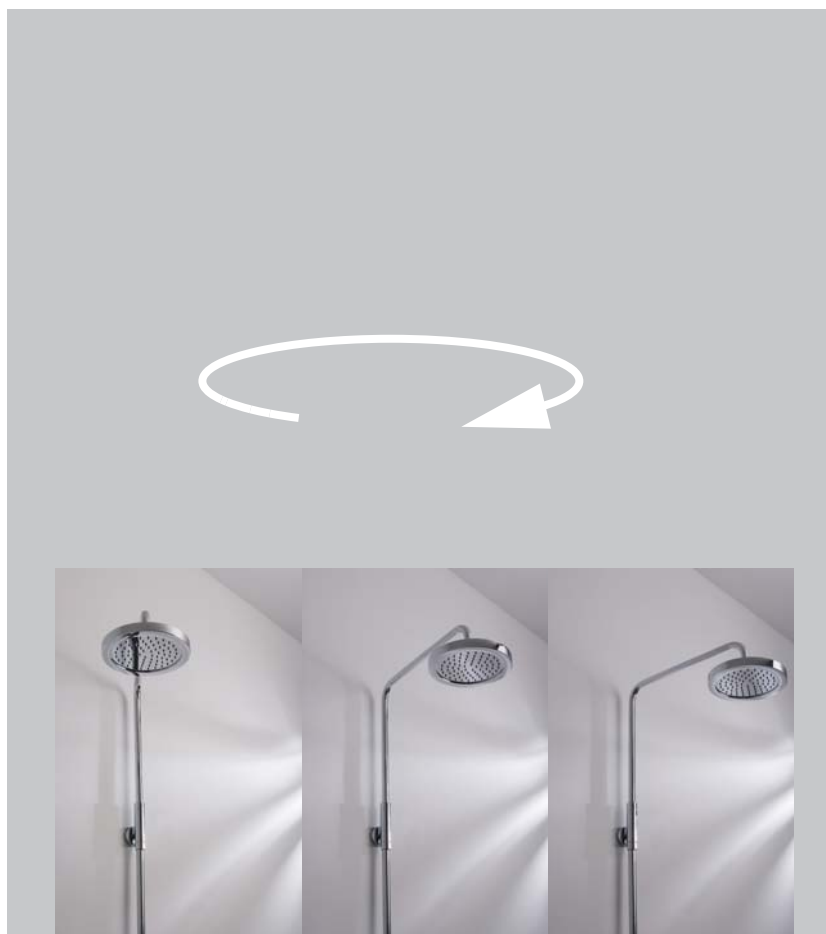

F91018C-01

125