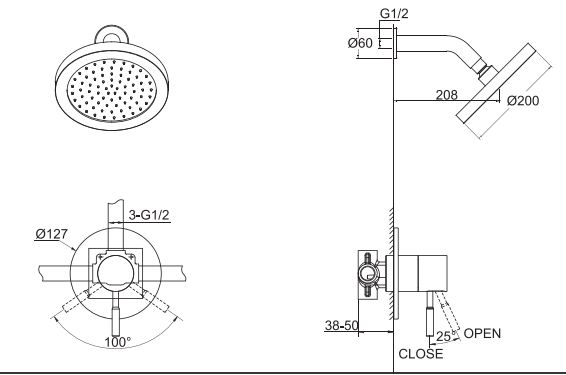

LF812C-1
IN-WALL SINGLE LEVER
FAUCET BODY

LF812C-2
IN-WALL 2 WAY
FAUCET BODY

FB85212C-2
IN-WALL 2 WAY
FAUCET BODY

FB85212C-3
IN-WALL 3 WAY FAUCET BODY

LF812C-2+P7768C
WALL-MOUNTED SINGLE LEVERBATH
& SHOWER FAUCET