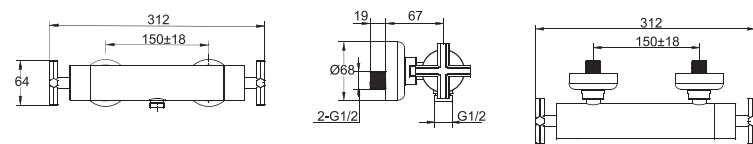

F52650C
5PCS WIDESPREAD BATH &
SHOWER FAUCET

FB82650C-F
IN-WALL BATH & SHOWER
FAUCET BODY

F61050C-01
WALL-MOUNTED SHOWER FAUCET

P7773C +FB82650C-D
+FS103C
IN WALL SHOWER FAUCET

F91050C-01
IN-WALL BATH & SHOWER
FAUCET BODY