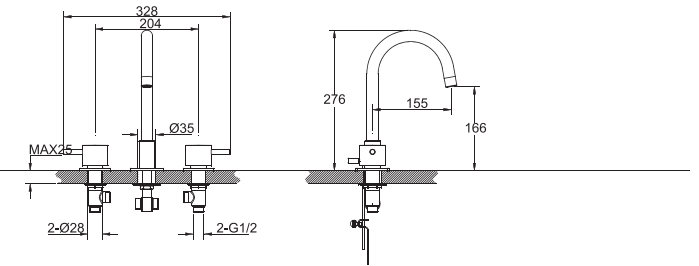

F22018C
3 PCS WIDESPREAD LAVATORY FAUCET