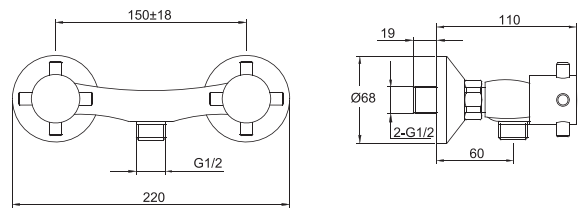

F63368C-01
WALL-MOUNTED BATH & SHOWER FAUCET BODY

F93368C-01
WALL-MOUNTED SHOWER FAUCET BODY

F60202C-01
WALL-MOUNTED BATH
& SHOWER FAUCET BODY

F70202C
TWO HANDLE KITCHEN FAUCET

F90202C-01
WALL-MOUNTED SHOWER
FAUCET BODY