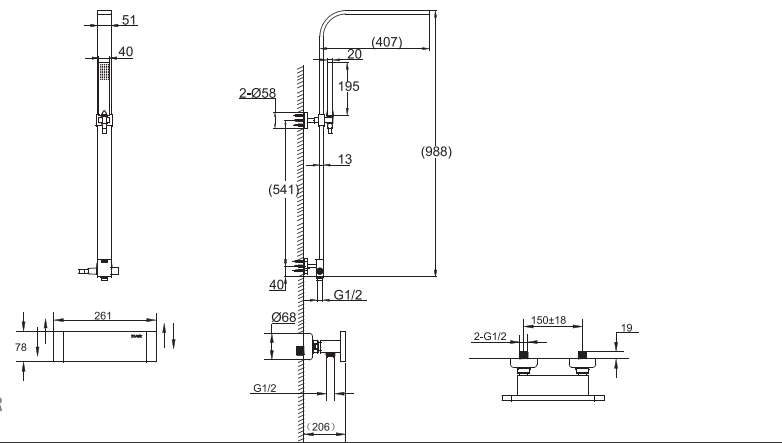

F13572C
TWO HANDLE LAVATORY FAUCET

F33572C
TWO HANDLE BIDET FAUCET

F63572C-01
WALL-MOUNTED BATH & SHOWER FAUCET BODY

F93572C-01
WALL-MOUNTED SHOWER FAUCET BODY

F93572C-01+D224C
WALL-MOUNTED BATHE MIXER W/ EXPOSED SHOWER SET