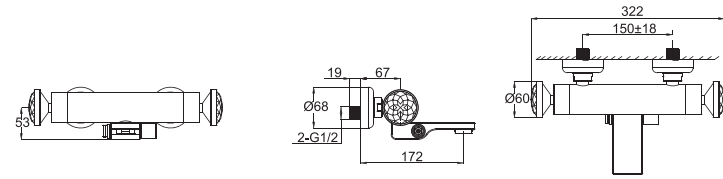

F12680C
TWO HANDLE LAVATORY CRYSTAL FAUCET

F21180C
3 PCS WIDESPREAD LAVATORY
CRYSTAL FAUCET

F32680C
TWO HANDLE BIDET CRYSTAL FAUCET

F51180C
5PCS BATH CRYSTAL FAUCET

F61080C-01
WALL-MOUNTED BATH & SHOWER
CRYSTAL FAUCET