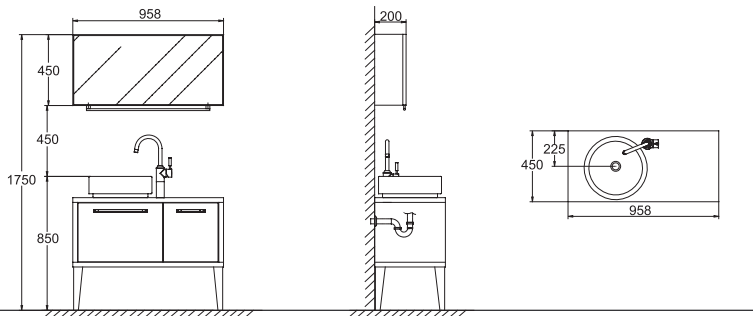

MA013-1
WOOD COLOR CABINET SET
① M227N 958X450X200mm
② MA013 958X450X715mm
Recommand mixer F15051C
+D915C