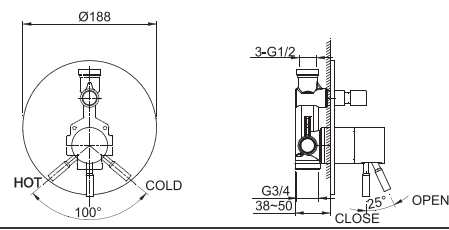

LF812C-1
IN-WALL SINGLE LEVER
FAUCET BODY