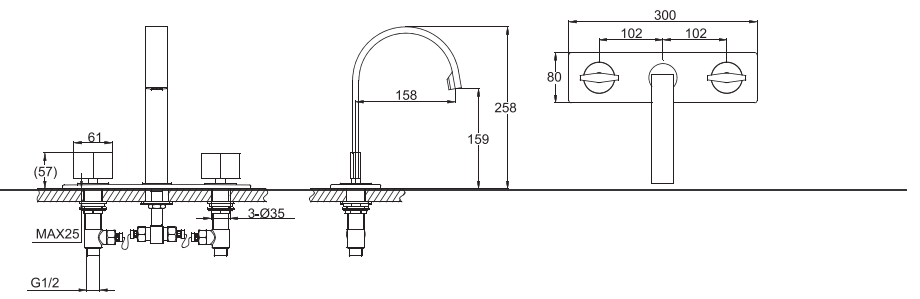

**P7766C-1+D221C+
FB86061C-3+FS116C**
IN-WALL BATH & SHOWER MIXER

F22969C-2
3PCS WIDESPREAD LAVATORY FAUCET