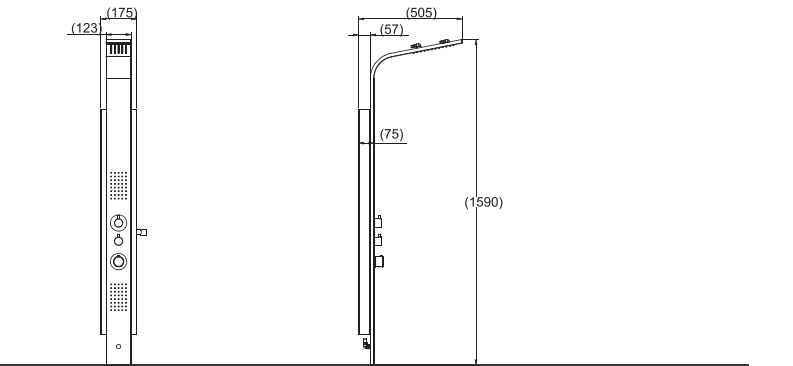

B28009W-2
THREE FUNCTION SHOWER PANEL
1300X270X70mm

B28011K
THREE FUNCTION SHOWER PANEL
1590X175X505mm